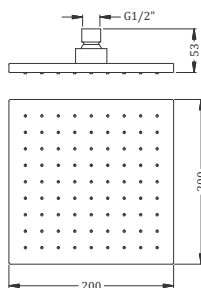

Code : **KA570002**

Water Saving
Rain Shower -200 MM (ABS)
Coating : Chrome