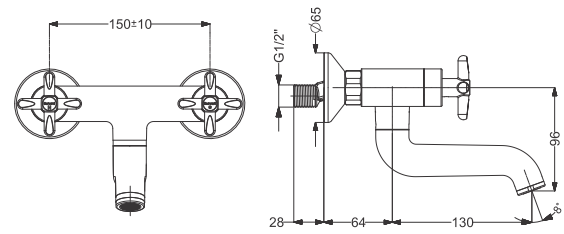

Wall Mixer - Non Telephonic Shower
Coating : Chrome