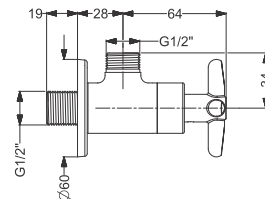

Code : **KB311003-CP**

Angle Valve With Flange - QT
Coating : Chrome