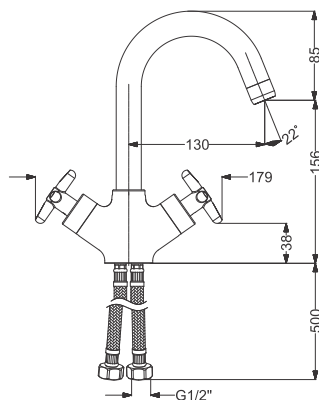

Centre Hole Basin Mixer With Swivel Spout - QT
Coating : Chrome

Code : **KB311024-CP**