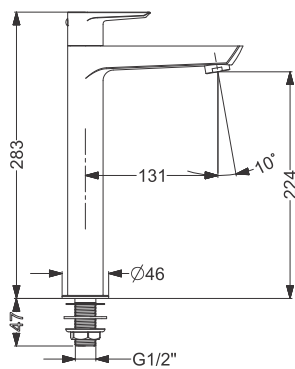

Tall Pillar  
Coating : Chrome  
Height : 224 mm

Code : **KB911001-CP**

Pillar Tap  
Coating : Chrome

Code : **KA710008**

Deck Mounted Sink Mixer  
Coating : Chrome

Code : **KA710007**

Wall Mount Basin Mixer With Body & Trim- SL  
Coating : Chrome