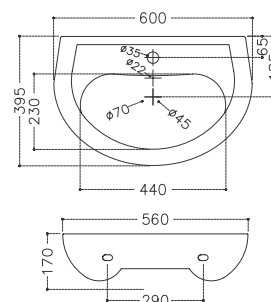

## Basins With Half Pedestal

**KENRICK | 201**

302 Half Pedestal  
555x470x200mm

**KERRI | 202**

303 Half Pedestal  
600x395x175mm

**ALBA | 5300**

470x405x500mm

**VIBE | 5400B**