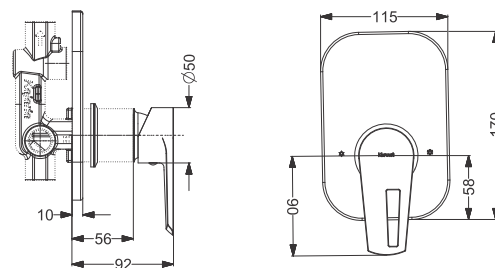

Code : **KA710009**

Concealed Shower Mixer With Body & Trim - SL
Coating : Chrome