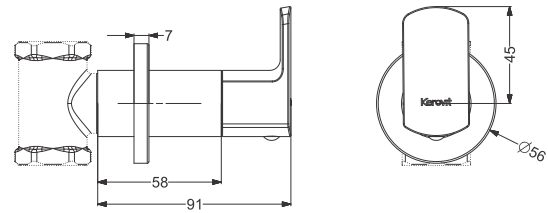

Code : **KB511011-CP**

Tall Basin Mixture Without Pop UP-SL  
Coating : Chrome  
Height : 172 mm

Code : **KB511010-ND-CP**

Basin Mixer Without Pop Up - SL  
Coating : Chrome

Code : **KB511002-CP**

Tall Pillar With Flange - QT  
Coating : Chrome  
Height : 206 mm