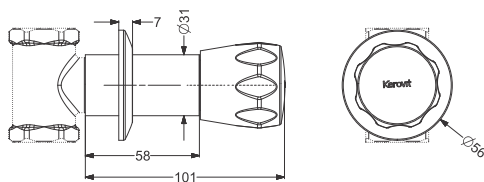

Concealed Stop Cock Trims With Flange G-3/4"
(Compatible With 111007-CP, 111008-CP, 111030-CP & 111031-CP)
Coating : Chrome