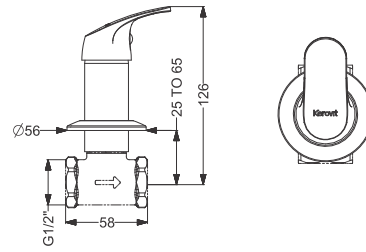

2 Way Angle Valve With Flange  
Coating : Chrome

Code : **KB1211003-CP**

Angle Valve With Flange  
Coating : Chrome

Code : **KB1211032-CP**

Concealed Stop Cock Trims With Flange  
Coating : Chrome

Code : **KB711018-CP**