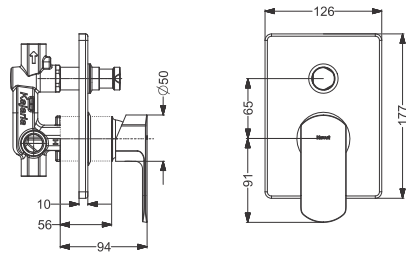

Concealed Bath And Shower Mixer Trims - SL
(Compatible With 111012-CP)
Coating : Chrome