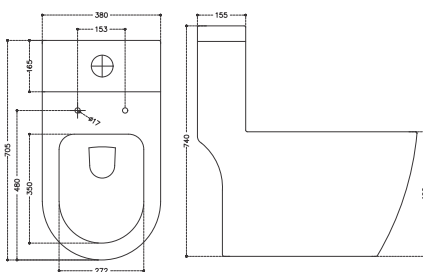

# In-Built Jet Technology

**BARAZ | TA-8188**

One Pc EWC "S" Trap  
S-Trap : 300MM Rough-in

**HAGEN | TA-8189**

One Pc EWC "S" Trap  
S-Trap : 300 MM Rough In

**RAPHEL | TA-8167**

One Pc EWC "S" Trap  
S-Trap : 300 MM Rough In