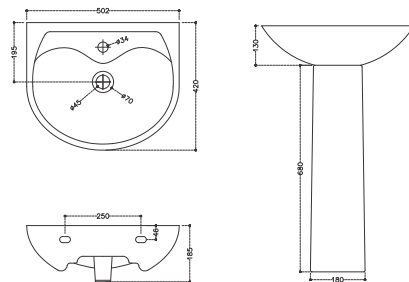

238: 505x400x185mm
301: 22"x16" Pedestal

LILLIAN | 212