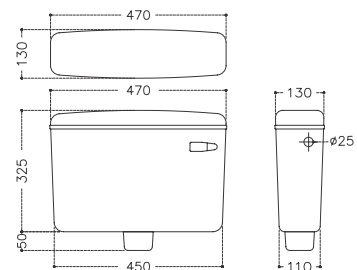

**KALONI-SLEEK FLUSHTANK | 1003**

Dual Flush 400mm  
400x365x115 mm

**KAMEA-FLUSHTANK | 1002**

Dual Flush ISI 470mm  
470x320x140 mm

**KARLA - FLUSH TANK | 1001**

Single Flush ISI 470mm  
470x470x130 mm

Kerovit