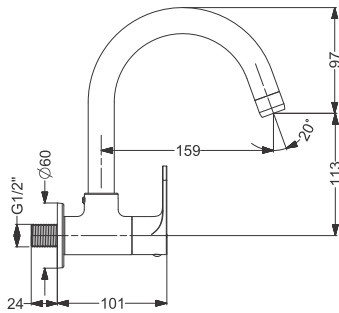

Sink Cock - Wall Mounted With Swivl Spout
Coating : Chrome

Code : **KB411027-CP**