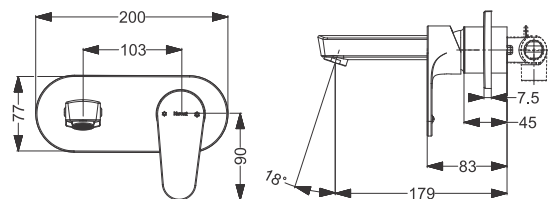

Wall Mounted Basin Mixer Trims - SL
(Compatible With 111022-CP)
Coating : Chrome