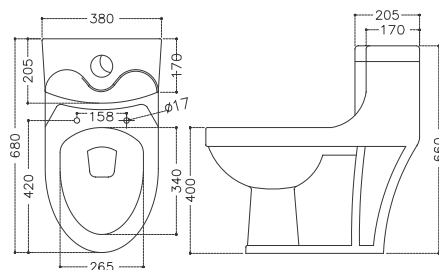

**KOLE** | SY-C344

One Pc EWC "S" Trap  
S-Trap : 300/220/100 MM Rough-in  
P-Trap : 180 MM Rough-in

**OPAL** | 701

One Pc EWC "S" Trap  
S-Trap : 220 MM Rough in

**ARIANNA | 702**

One Pcs EWC "S" Trap  
S-Trap : 220 MM Rough in