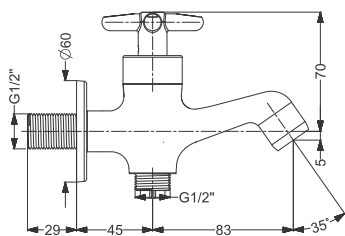

2 Way Bib Tap With Flange - QT
Coating : Chrome

Code : **KB311004-CP**