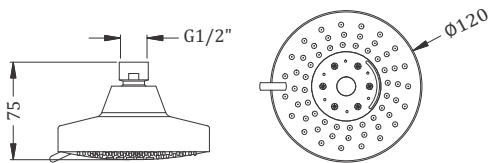

Code : **KA560003**

Three Function Water Fall Wall Mounted Over Head Shower
Coating : Chrome