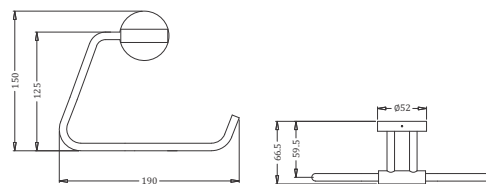

Code : **KA920004**

Towel Hanger
Coating : Chrome