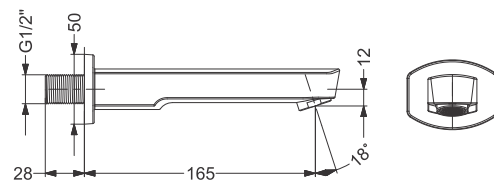

Code : **KB611016-CP**

Bath Tub Spout W/O Diverter With Flange
Coating : Chrome