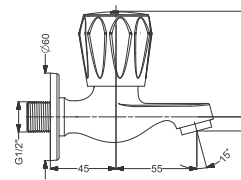

Code : **KB711004-CP**

Bib Tap With Flange
Coating : Chrome