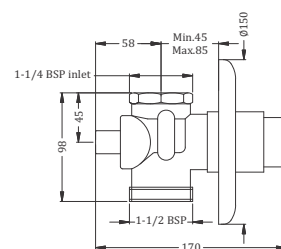

Concealed Single Flush Valve (6 Ltrs.)
32 mm Round Flange
Coating : Chrome