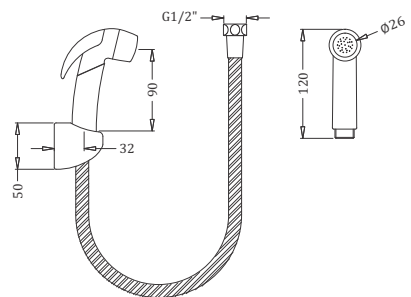

Code : **KA580003**

ABS - Health Faucet With Hook And
1 M SS Chrome Plated Hose
Coating : Chrome