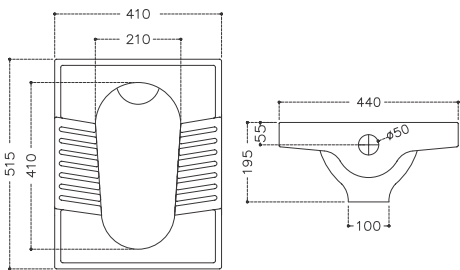

515x410x220mm  
Open Rim City Pan With Special Design

**DORA (ISI) 23" | 604**

575x435x310mm

**BELL 21" ACU PAN | 605**

540x410x258 mm  
Open Rim Squatting Pan With Inbuilt Round  
Acupuncture Dots

**MUSHROOM | 606 (23" ISI)**