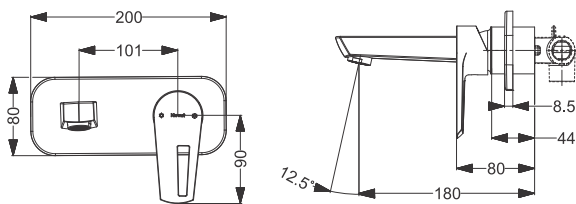

Code : **KB911052-CP**

Sl Wall Mounted Basin Mixture Body & Trims
Coating : Chrome