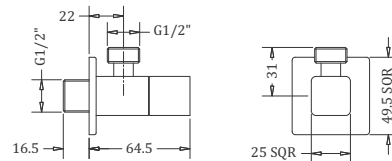

Angle Valve
Coating : Chrome