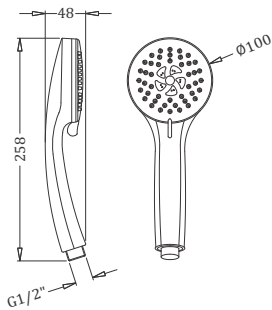

Code : **KA520005**

Three Function Hand Shower With Hook And Fixing Kit  
Coating : Chrome

Code : **KA520003**

Three Function Hand Shower With Hook And Fixing Kit  
Coating : Chrome

Code : **KA520004**

Three Function Hand Shower With Hook And Fixing Kit  
Coating : Chrome