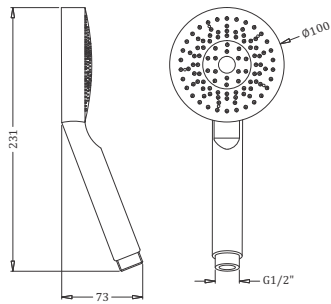

Single Function Hand Shower With Hook
And Fixing Kit
Coating : Chrome

Code : **KA510005**