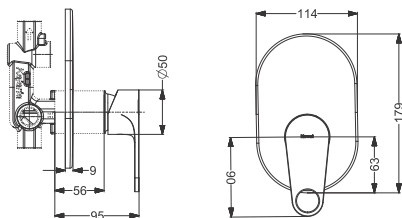

Concealed Shower Mixer Trims - SL
(Compatible With 111013-CP)
Coating : Chrome

Code : **KB511036-CP**