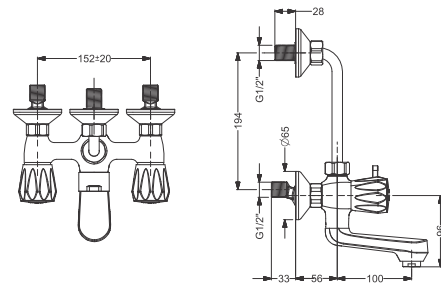

Wall Mixer 2 in 1 With Flange
Coating : Chrome

Code : **KB711021-CP**