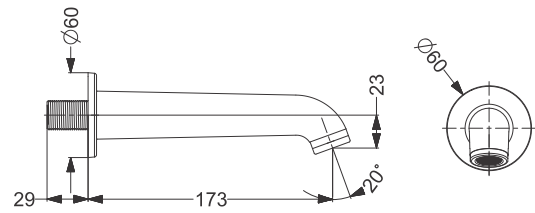

Code : **KB111016-CP**

Bath Tub Spout W/o Diverter With Flange
Coating : Chrome