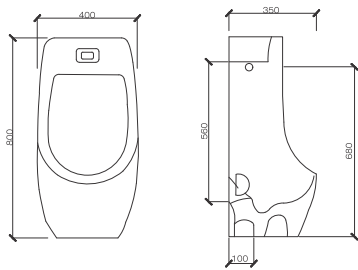

**PHILIP-(FLAT BACK) URINAL | 505**

Flat Back Small Urinal (360X260X405 MM)

**ESSQUARE | 690**

Urinal

**E PLUS | 7008**

Urinal with Sensor  
Size : 400x350x800 Mm

**KASSAVA | 7027**

Urinal with Sensor  
Size : 450x300x710 Mm