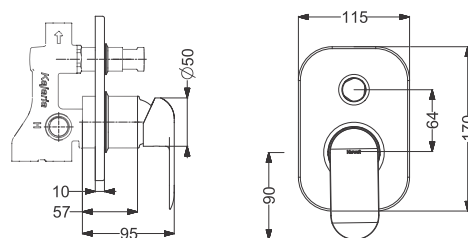

3 Inlet Concealed Trims - SL
(Compatible With KB111034-CP)
Coating : Chrome