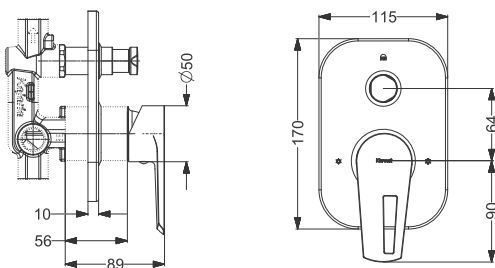

Code : **KA710004**

Concealed Bath And Shower Mixer
with Body & Trims - SL
Coating : Chrome