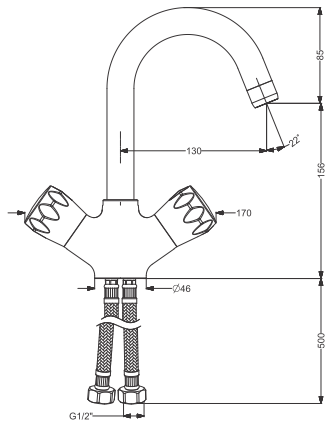

Centre Hole Basin Mixer With Swivel Spout & Flange
Coating : Chrome

Code : **KB211028-CP**