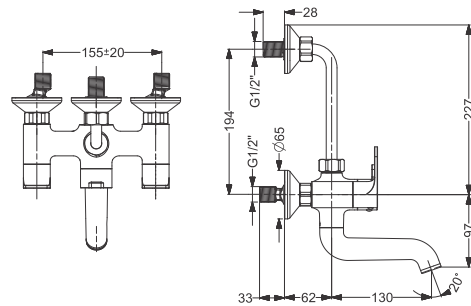

2 In 1 Wall Mixer
Coating : Chrome

Code : **KB411021-CP**