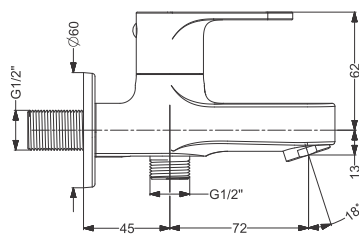

2 Way Bib Tap With Flange - QT
Coating : Chrome

Code : **KB411004-CP**