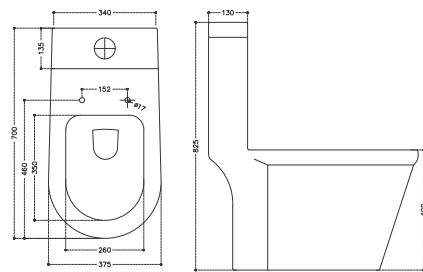

# In-Built Jet Technology

**BARAZ | TA-8188**

One Pc EWC "S" Trap  
S-Trap : 300MM Rough-in

**HAGEN | TA-8189**

One Pc EWC "S" Trap  
S-Trap : 300 MM Rough In

**RAPHEL | TA-8167**

One Pc EWC "S" Trap  
S-Trap : 300 MM Rough In