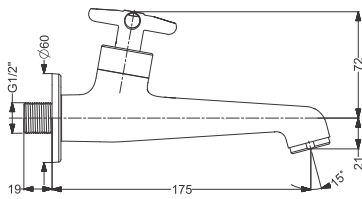

Code : **KB311005-CP**

2 Way Bib Tap With Flange - QT  
Coating : Chrome

Code : **KB311004-CP**

Bib Tap With Flange - QT  
Coating : Chrome

Kerovit

Code : **KB311033-CP**

Long Nose Bib Cock With Flange  
Coating : Chrome