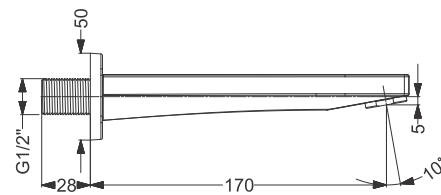

Bath Tub Spout With Wall Flange
Coating : Chrome