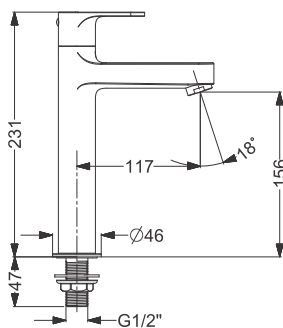

Code : **KB511011-CP**

Tall Basin Mixture Without Pop UP-SL  
Coating : Chrome  
Height : 172 mm

Code : **KB511010-ND-CP**

Basin Mixer Without Pop Up - SL  
Coating : Chrome

Code : **KB511002-CP**

Tall Pillar With Flange - QT  
Coating : Chrome  
Height : 206 mm