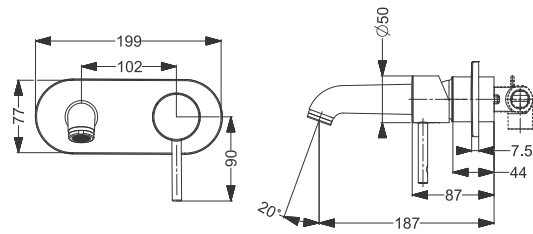

Code : **KB111023-CP**

Wall Mounted Basin Mixer Trims - SL
(Compatible With 111022-CP)
Coating : Chrome