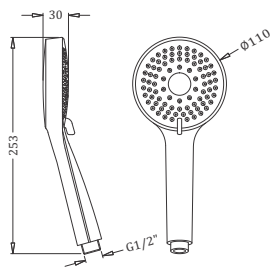

Three Function Hand Shower With Hook And Fixing Kit
Coating : Chrome

Code : **KA520007**