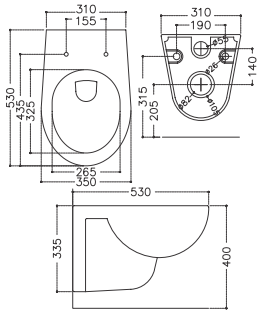

BROOKLYN | 103

Wall Hung Toilet With PP Soft Close Seat Cover
P-Trap : 205 MM Rough-in
Seat Cover : BP-122/HY07
Optional Seat Cover : BU-522