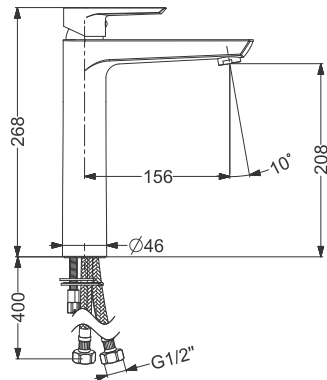

Code : **KA710003**

Tall Body Basin Mixer
Coating : Chrome
Height : 215 mm