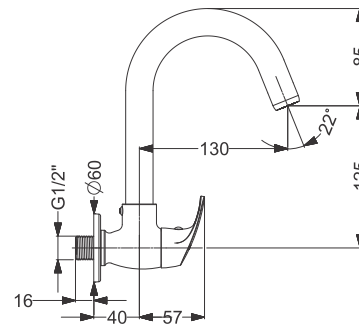

Sink Cock - Wall Mounted With Swivel Spout & Flange
Coating : Chrome

Code : **KB1211028-CP**