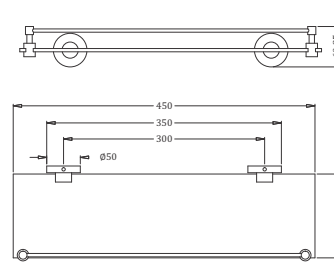

Code : **KA930005**

Glass Shelf
Coating : Chrome