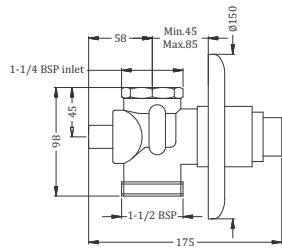

Concealed Dual Flush Valve (6/3 Ltrs.)
32 mm Round Flange
Coating : Chrome

Code : **KA880003A**