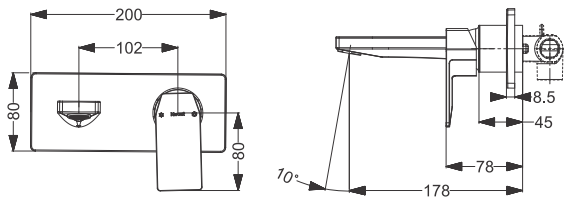

Concealed Wall Mounted Basin Mixer With Trims
Coating : Chrome