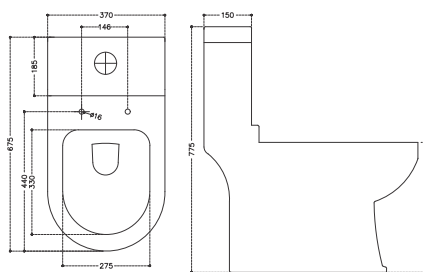

One Pc EWC "S" Trap
S-Trap : 300 MM Rough In