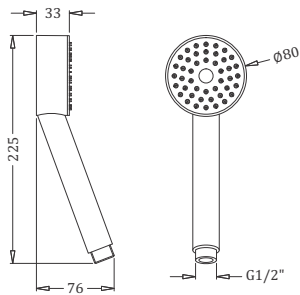

Code : **KA510004**

Single Function Hand Shower With Hook
And Fixing Kit
Coating : Chrome