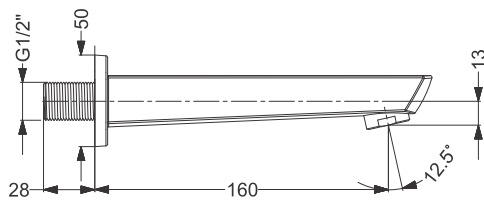

Code : **KA710010**

Bath Tub Spout With Flange
Coating : Chrome