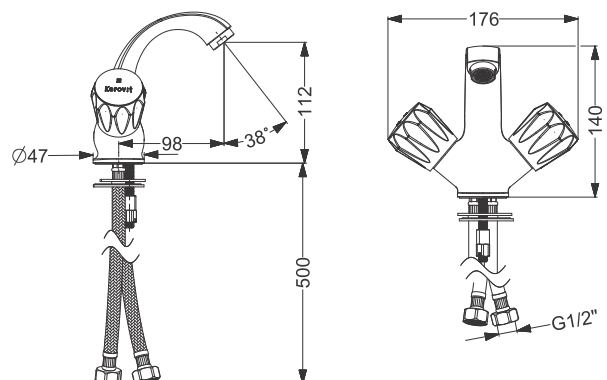

Central Hole Basin Mixer With Fixed Spout
Coating : Chrome