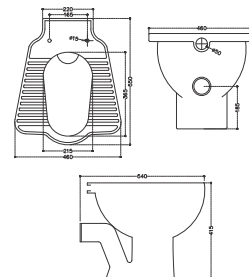

# Anglo Indian WC

**STAR | 115**

Open "S" Trap Anglo Indian WC  
 275 mm Rough in  
 Seat Cover : 2500

**PLUTO | 122**

P-Trap Anglo Indian WC  
 180 MM Rough in  
 Seat Cover : 2500

**KAROI | 113**

Concealed "S"Trap EWC  
 Normal Seat Cover : 2100  
 Optional Seat Cover: 2200