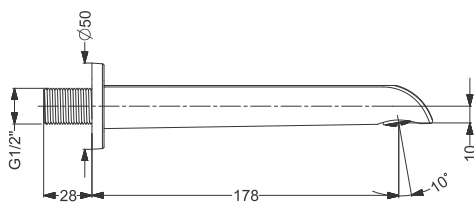

Bath Tub Spout With Flange
Coating : Chrome

Code : **KB811017-CP**