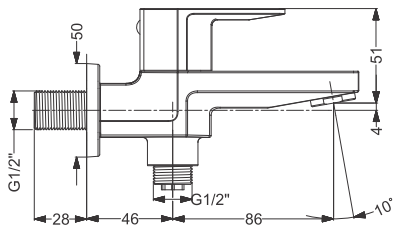

Code : **KB1011004-CP**

Bib Tap  
Coating : Chrome

Code : **KB1011003-CP**

Angular Valve  
Coating : Chrome

Code : **KB1011032-CP**

Concealed Stop Cock Trims  
Coating : Chrome

Code : **KB811011-CP**

SL Tall Basin Mixture Without Pop - UP  
Coating : Chrome  
Height : 212 mm