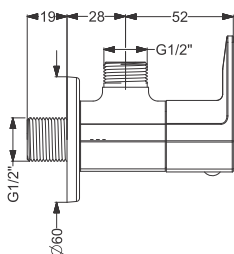

Code : **KB1011004-CP**

Bib Tap  
Coating : Chrome

Code : **KB1011003-CP**

Angular Valve  
Coating : Chrome

Code : **KB1011032-CP**

Concealed Stop Cock Trims  
Coating : Chrome

Code : **KB811011-CP**

SL Tall Basin Mixture Without Pop - UP  
Coating : Chrome  
Height : 212 mm