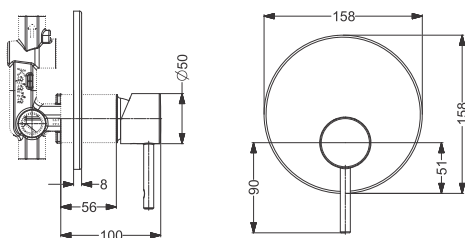

Concealed Shower Mixer Trims - SL
(Compatible With 111013-CP)
Coating : Chrome