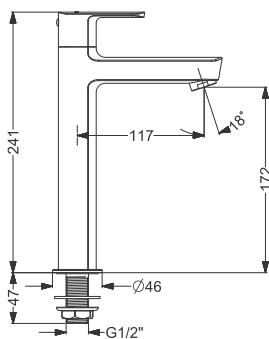

Tall Basin Mixture Without Pop UP-SL  
Coating : Chrome  
Height : 188 mm

Code : **KB611010-CP**

Basin Mixer Without Pop Up - SL  
Coating : Chrome

Code : **KB611002-CP**

Tall Pillar Tap  
Coating : Chrome  
Height : 172 mm