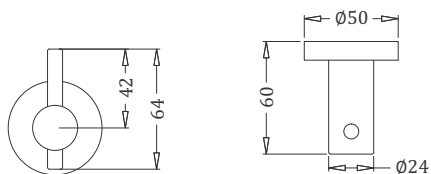

Code : **KA920008**

Towel Rack  
Coating : Chrome

Code : **KA920009**

Corner Shelf  
Coating : Chrome

Code : **KA930001**

Towel Rail 24"  
Coating : Chrome

Code : **KA930002**

Rob Hook  
Coating : Chrome