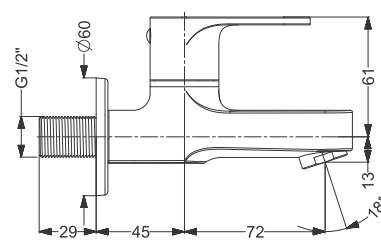

Bib Tap With Flange - QT
Coating : Chrome