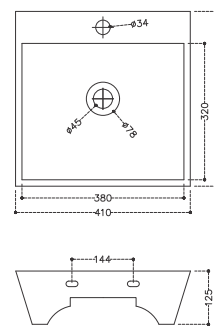

410x410x125mm

ARC | 221