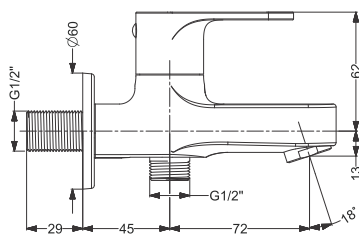

Code : **KB511005-CP**

2 Way Bib Tap With Flange - QT
Coating : Chrome