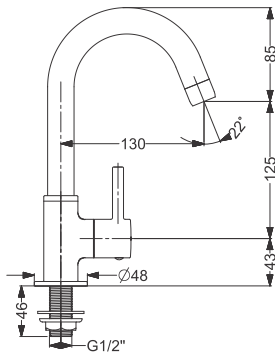

Code : **KB111021-CP**

Wall Mixer - Non Telephonic Shower  
Coating : Chrome

Code : **KB111024-CP**

Sink Mixer - Wall Mounted With Swivel Spout & Flange - QT  
Coating : Chrome

Code : **KB111028-CP**

Sink Cock - Deck Mounted With  
Swivel Spout & Flange - QT  
Coating : Chrome