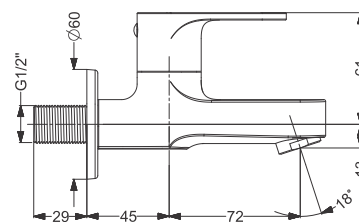

Code : **KB511004-CP**

Bib Tap With Flange - QT
Coating : Chrome