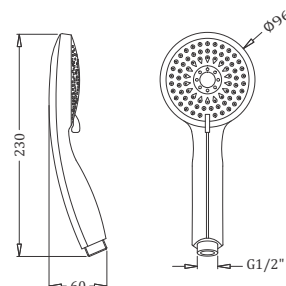

Code : **KA520003**

Three Function Hand Shower With Hook And Fixing Kit
Coating : Chrome