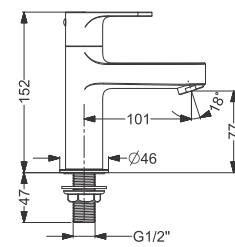

Pillar Tap With Flange - QT
Coating : Chrome