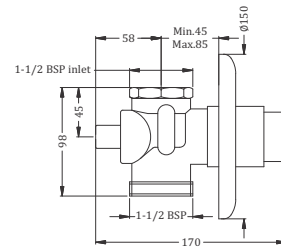

Concealed Single Flush Valve (6 Ltrs.)  
40 mm Square Flange  
Coating : Chrome

Code : **KA880002A**

Concealed Dual Flush Valve (6/3 Ltrs.)  
32 mm Round Flange  
Coating : Chrome

Code : **KA880003A**

Concealed Single Flush Valve (6 Ltrs.)  
40 mm Round Flange  
Coating : Chrome