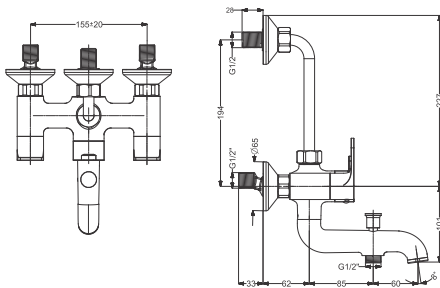

3 In 1 Wall Mixer
Coating : Chrome

Code : **KB411019-CP**