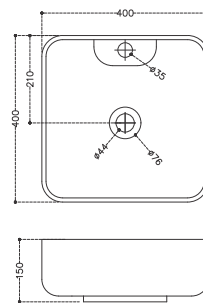

**ONYX | 1236**

770x470x170mm

**FLORA | 1090A**

425x425x135mm Slim Rim Wash Basin

**ALMA | 1091A**

395x395x150mm Slim Rim Wash Basin

**ZOHEY | TA - 636 / SY-A115**

500x500x170mm