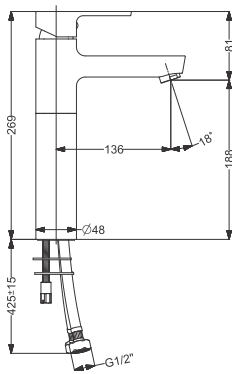

Tall Basin Mixture Without Pop UP-SL  
Coating : Chrome  
Height : 188 mm

Code : **KB611010-CP**

Basin Mixer Without Pop Up - SL  
Coating : Chrome

Code : **KB611002-CP**

Tall Pillar Tap  
Coating : Chrome  
Height : 172 mm