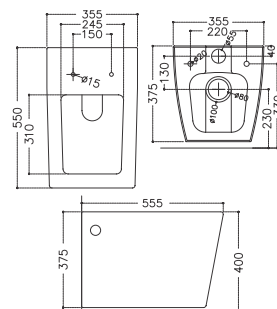

Wall Hung Toilet With PP Soft Close Seat Cover
P-Trap : 230 MM Rough-in