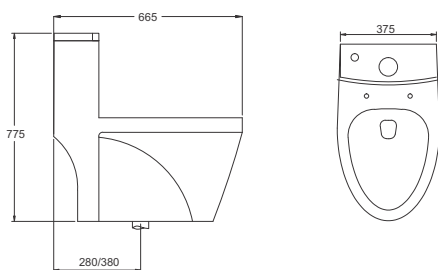

**KLARET** | LZ09027

One Piece EWC "S" Trap  
S-Trap: 220/300 mm Rough-in  
680x345x740 mm

**TITAN** | LZ09029

One Piece Toilet  
S-Trap: 220/300 mm Rough-in  
629x370x720 mm

**SCARLET** | LZ09052

One Piece EWC "S" Trap  
S-Trap: 220/300 mm Rough-in  
665x375x775 mm