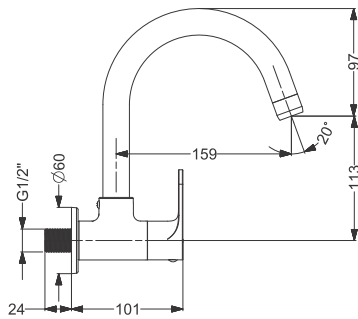

Sink Cock - Wall Mounted With Swivl Spout
Coating : Chrome

Code : **KB511027-CP**