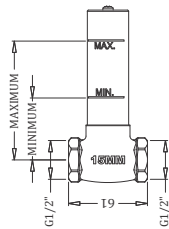

Concealed Stop Cock Body 3/4" (15mm)
Coating : Chrome

Code : **KB111008-CP**