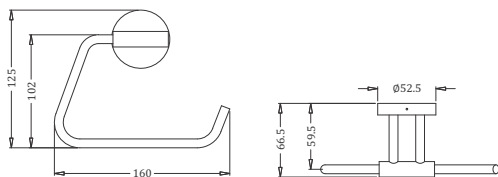

Code : **KA920008**

Towel Rack  
Coating : Chrome

Code : **KA920009**

Corner Shelf  
Coating : Chrome

Code : **KA930001**

Towel Rail 24"  
Coating : Chrome

Code : **KA930002**

Rob Hook  
Coating : Chrome