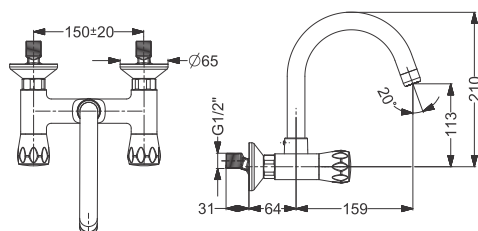

Code : **KB211024-CP**

Sink Mixer - Wall Mounted With Swivel Spout & Flange
Coating : Chrome