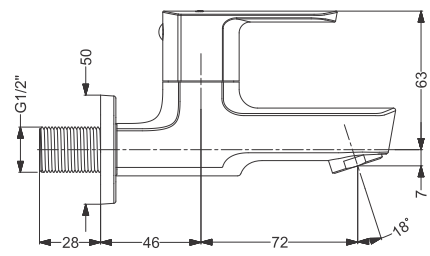

Bib Tap With Flange - QT
Coating : Chrome