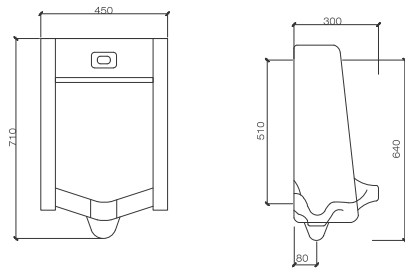

**PHILIP-(FLAT BACK) URINAL | 505**

Flat Back Small Urinal (360X260X405 MM)

**ESSQUARE | 690**

Urinal

**E PLUS | 7008**

Urinal with Sensor  
Size : 400x350x800 Mm

**KASSAVA | 7027**

Urinal with Sensor  
Size : 450x300x710 Mm