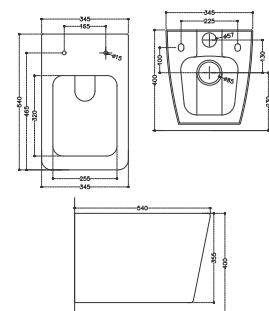

Wall Hung Toilet With PP Soft Close Seat Cover
P-Trap : 230 MM Rough-in
Seat Cover : HY-038