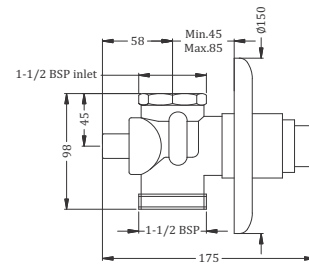

Code : **KA880001A**

Concealed Dual Flush Valve (6/3 Ltrs.)
40 mm Round Flange
Coating : Chrome