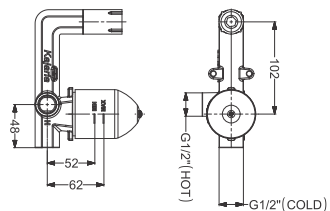

Wall Mounted Basin Mixer Body
Coating : Chrome

Code : **KB111031-CP**