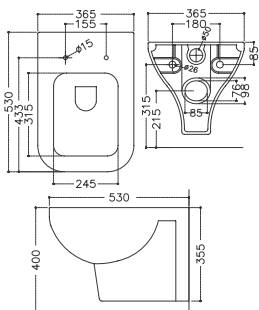

BROOKLYN | 103

Wall Hung Toilet With PP Soft Close Seat Cover
P-Trap : 205 MM Rough-in
Seat Cover : BP-122/HY07
Optional Seat Cover : BU-522

CREST | 135

Wall Hung Toilet With PP Soft Close Seat Cover
P-Trap : 220 MM Rough-in
Seat Cover : 2600
Seat Cover : HY-063D (Optional)

In-Built Jet

KRISTEN (J) | 102J

Wall Hung Toilet With In-Built Jet & PP Soft Close Seat Cover
P-Trap : 215 MM Rough-in
Seat Cover : HY-056

KRISTEN | 102

Wall Hung Toilet With PP Soft Close Seat Cover
P-Trap : 215 MM Rough-in
Seat Cover : HY-056