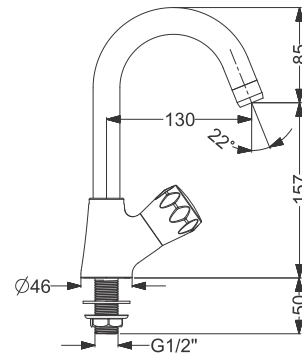

Sink Cock - Deck Mounted With Swivel Spout & Flange
Coating : Chrome