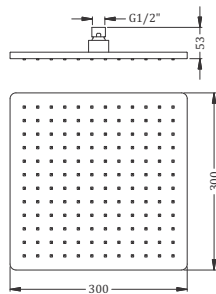

# Over Head Rain Shower

ABS (ROUND & SQUARE) – 200 & 300 MM

Kerovit

Code : **KA570004**

Water Saving  
Rain Shower -300 MM (ABS)  
Coating : Chrome

Code : **KA570003**

Water Saving  
Rain Shower -300 MM (ABS)  
Coating : Chrome