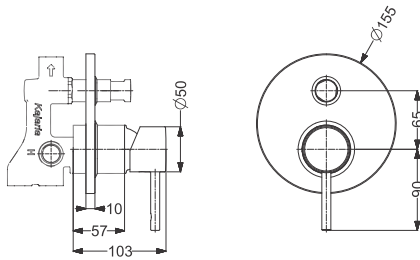

3 Inlet Conce Bath & Shower Mixer Trim
(Compatible With 111034-CP)
Coating : Chrome