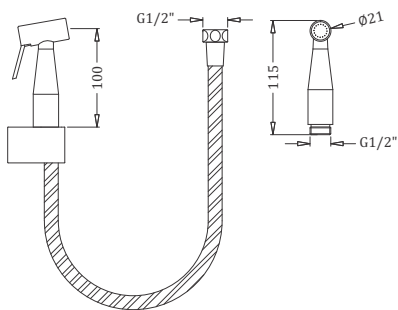

Code : **KA580002**

Brass - Health Faucet With ABS
Hook & 1 M SS Chrome Plated Hose
Coating : Chrome