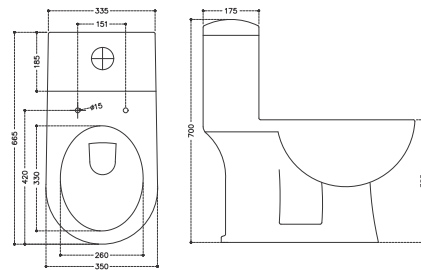

**KOLE** | SY-C344

One Pc EWC "S" Trap  
S-Trap : 300/220/100 MM Rough-in  
P-Trap : 180 MM Rough-in

**OPAL** | 701

One Pc EWC "S" Trap  
S-Trap : 220 MM Rough in

**ARIANNA | 702**

One Pcs EWC "S" Trap  
S-Trap : 220 MM Rough in