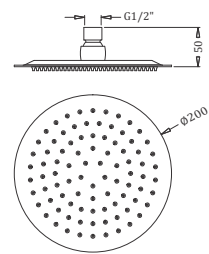

Code : **KA570005**

SS - Air Controlled Rain Shower - 200 MM
Coating : Chrome