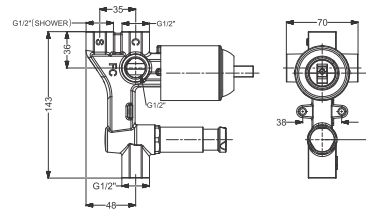

3 Inlet Diverter Body
Coating : Chrome

Code : **KB111012-CP**