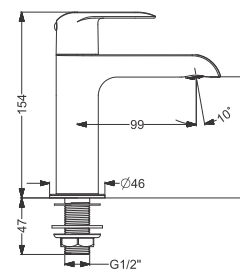

Code : **KA720001 / KB811010-CP**

Basin Mixer  
Coating : Chrome

Code : **KB811002-CP**

Tall Pillar Tap  
Coating : Chrome  
Height : 228 mm

Code : **KB811001-CP**

Pillar Tap  
Coating : Chrome

Code : KA720006