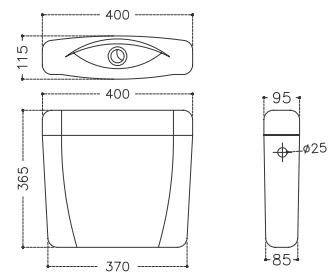

Dual Flush 400mm
400x365x115 mm

KAMEA-FLUSHTANK | 1002