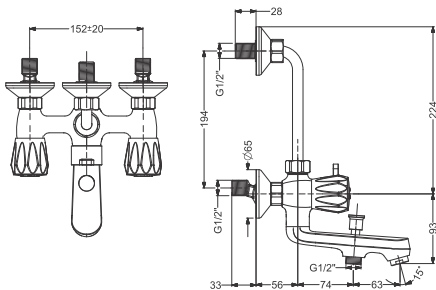

Wall Mixer 3 in 1 With Flange
Coating : Chrome

Code : **KB711019-CP**