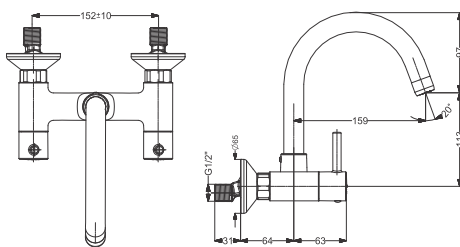

Sink Mixer - Wall Mounted With Swivel Spout & Flange - QT
Coating : Chrome