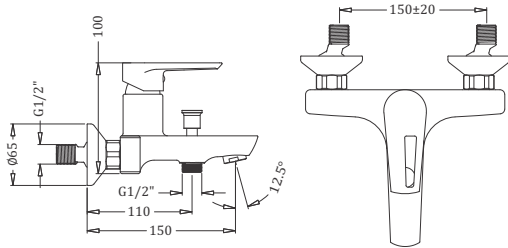

Code : **KA710006**

Exposed Bath Shower Mixer
Coating : Chrome