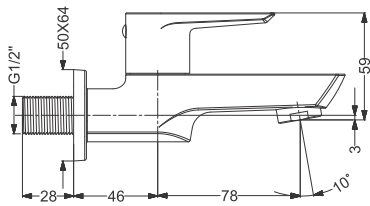

Code : **KB911004-CP**

Bib Tap With Flange
Coating : Chrome