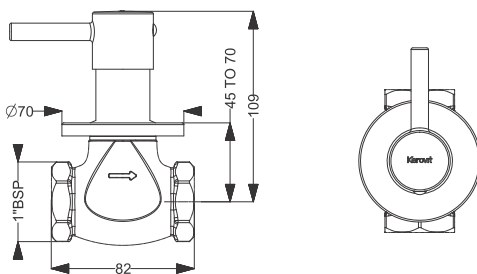

Code : **KB111043-CP**

Flush Cock (25mm) With Trims
Coating : Chrome