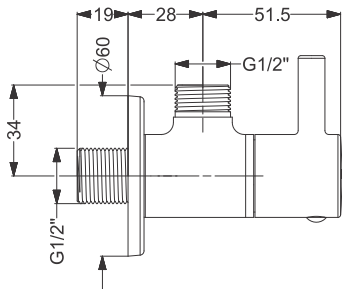

Code : **KB111040-CP**

2 Way Angle Valve  
Coating : Chrome

Code : **KB111003-CP**

Angle Valve With Flange - QT  
Coating : Chrome

Code : **KB111032-CP**

Concealed Stop Cock Trims With Flange G-3/4" - QT  
(Compatible With 111007-CP, 111008-CP, 111030-CP & 111031-CP)  
Coating : Chrome