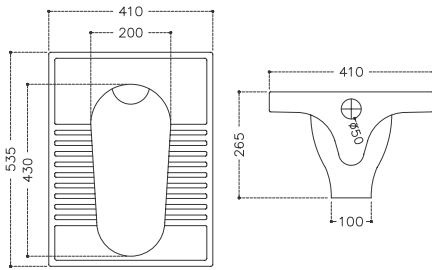

535x410x265mm
Open Rim Squatting Pan

PANDORA 23" | 602