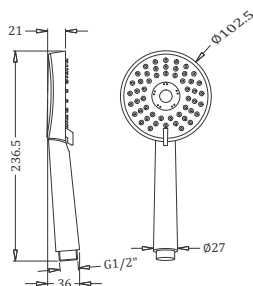

Code : **KA520005**

Three Function Hand Shower With Hook And Fixing Kit
Coating : Chrome