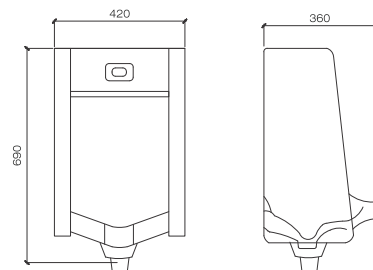

Sleek Design (Concealed Inlet/Outlet)
Urinal (320X310X590 MM)

Large ISI Urinal (400 X380 X600 MM)

Flat Back Small Urinal (360X260X405 MM)

Urinal