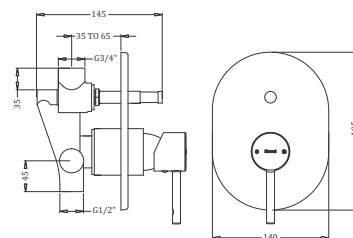

High Flow Diverter Trim
(Compatible With KA890001)
Coating : Chrome