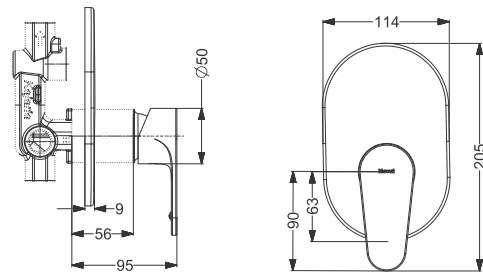

Concealed Shower Mixer Trims - SL
(Compatible With 111013-CP)
Coating : Chrome