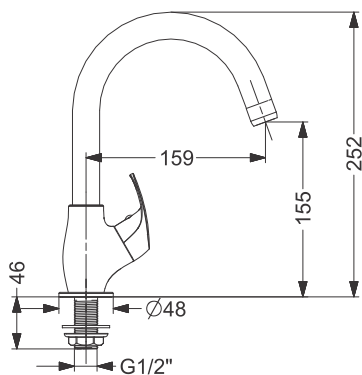

Sink Cock - Deck Mounted With Swivel Spout
Coating : Chrome

Code : **KB1211033-CP**