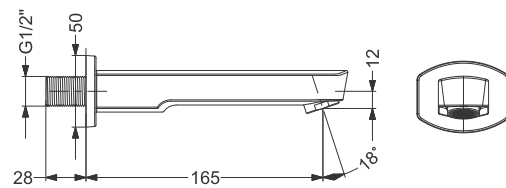

Bath Tub Spout W/O Diverter With Flange
Coating : Chrome

Code : **KB411005-CP**