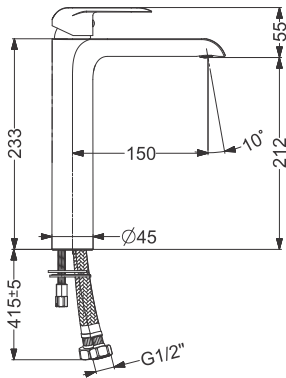

Code : **KB1011004-CP**

Bib Tap  
Coating : Chrome

Code : **KB1011003-CP**

Angular Valve  
Coating : Chrome

Code : **KB1011032-CP**

Concealed Stop Cock Trims  
Coating : Chrome

Code : **KB811011-CP**

SL Tall Basin Mixture Without Pop - UP  
Coating : Chrome  
Height : 212 mm