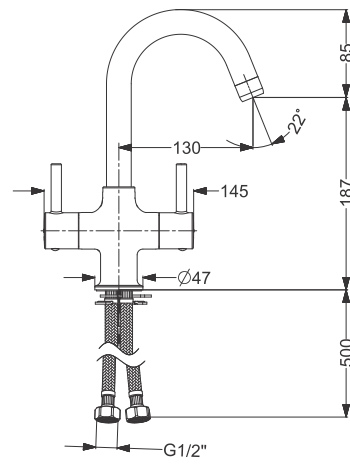

Code : **KB111027-CP**

Centre Hole Basin Mixer With Swivel Spout & Flange - QT
Coating : Chrome