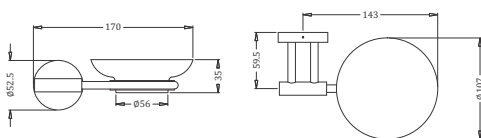

Code : **111006-CP**

Wall Mounted Shower Arm  
Coating : Chrome

Code : **KA920001**

Towel Rail 24"  
Coating : Chrome

Code : **KA920002**

Rob Hook  
Coating : Chrome

Code : **KA920003**

Soap Dish  
Coating : Chrome