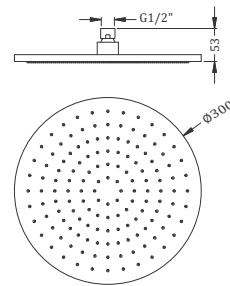

# Over Head Rain Shower

ABS (ROUND & SQUARE) – 200 & 300 MM

Kerovit

Code : **KA570004**

Water Saving  
Rain Shower -300 MM (ABS)  
Coating : Chrome

Code : **KA570003**

Water Saving  
Rain Shower -300 MM (ABS)  
Coating : Chrome