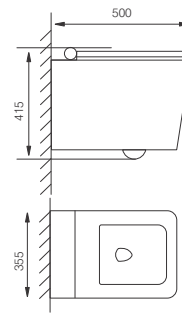

Wall Hung Toilet With Slim Duraplast Soft Close Seat Cover
P-Trap : 250 MM Rough-in

VEGA | SY-T031H