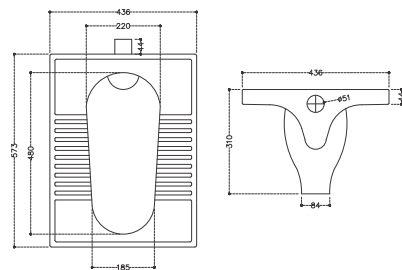

515x410x220mm  
Open Rim City Pan With Special Design

**DORA (ISI) 23" | 604**

575x435x310mm

**BELL 21" ACU PAN | 605**

540x410x258 mm  
Open Rim Squatting Pan With Inbuilt Round  
Acupuncture Dots

**MUSHROOM | 606 (23" ISI)**