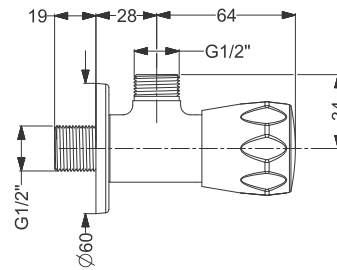

Angle Valve With Flange
Coating : Chrome