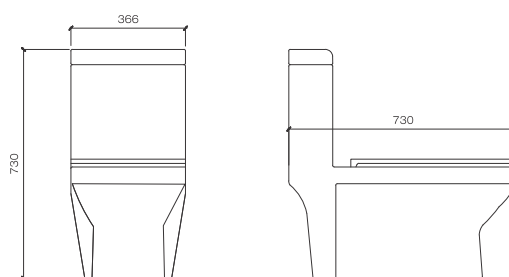

One Piece Toilet
S-Trap: 300 mm Rough-in

KIMAYA | 624