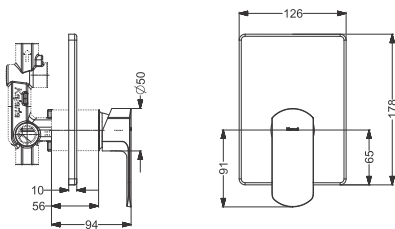

Concealed Shower Mixer Trims - SL
(Compatible With 111013-CP)
Coating : Chrome

Code : **KB611023-CP**