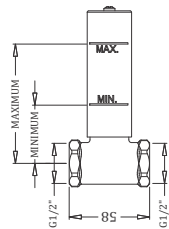

Concealed Stop Cock Body 3/4" (15mm)  
Coating : Chrome

Code : **KB111008-CP**

Concealed Stop Cock Body 1/2" (20mm)  
Coating : Chrome

Code : **KB111007-CP**

Concealed Stop Cock Body 1/2" (15mm)  
Coating : Chrome