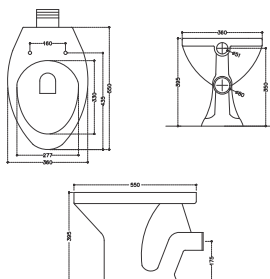

P-Trap EWC 180 MM Rough in
Normal Seat Cover : 2100
Optional Seat Cover: 2200

JAYDEN | 112