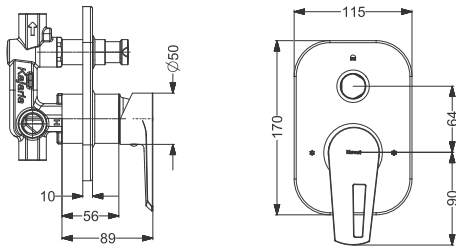

Code : **KB911050-CP**

2 Inlet Concealed Bath & Shower Mixer Body & Trims
Coating : Chrome