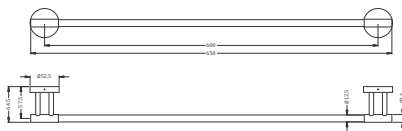

Code : **111006-CP**

Wall Mounted Shower Arm  
Coating : Chrome

Code : **KA920001**

Towel Rail 24"  
Coating : Chrome

Code : **KA920002**

Rob Hook  
Coating : Chrome

Code : **KA920003**

Soap Dish  
Coating : Chrome