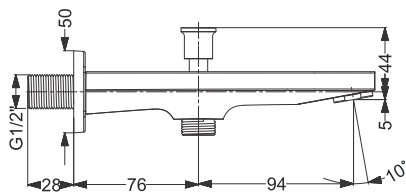

Bath Tub Spout With Diverter
Coating : Chrome

Code : **KA730008 / KB1011016-CP**