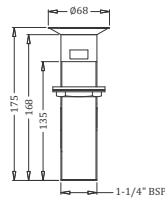

Brass Waste Coupling-175mm Half Thread / Full Thread
Coating : Chrome

Code : **KA910003**

Angle Valve
Coating : Chrome