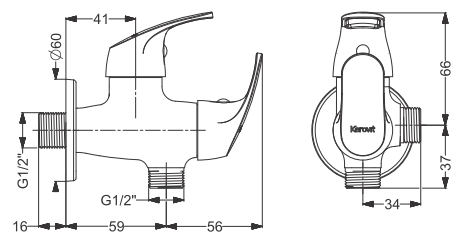

2 Way Angle Valve With Flange
Coating : Chrome