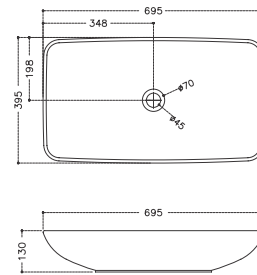

**DIVISION PLATE | 506**

Sleek Design Urinal Partition  
(105X325X635 MM)

**MARIO | 2100**

380x380x410mm To be placed on low height counter

**KOLBY | TA - 892 / SY194B**

695x395x130mm

**MAZER | 1086**

485x400x145mm Slim Rim Wash Wash Basin