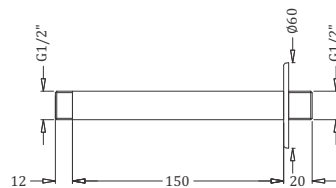

Ceiling Mounted Shower Arm 150 mm
Coating : Chrome