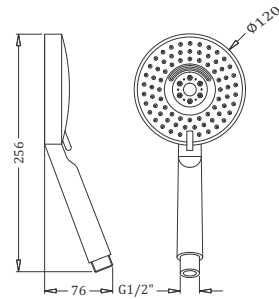

# Handheld Shower – Three Flow

Code : **KA520001**

Three Function Air In Tech. Hand Shower With Hook And Fixing Kit  
Coating : Chrome

Code : **KA520008**

Three Function Water Fall Hand Shower With Hook And Fixing Kit  
Coating : Chrome