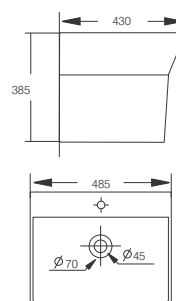

485x430x385mm

BLANCA | 5200B