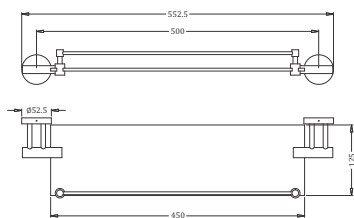

Code : **KA920005**

Glass Shelf
Coating : Chrome