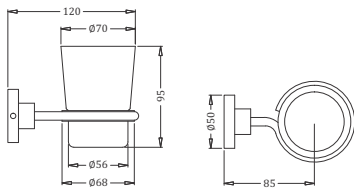

Code : **KA930006**

Tumbler Holder
Coating : Chrome