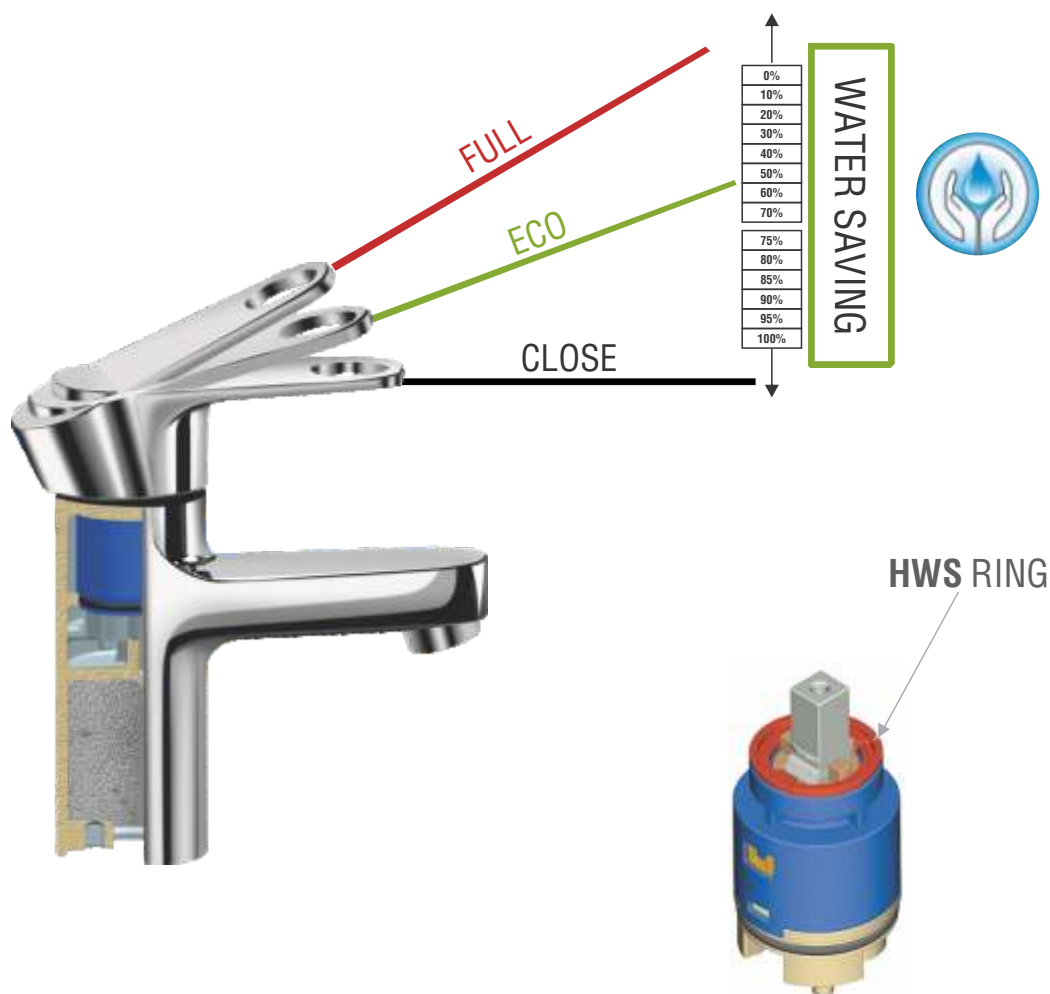

## SINGLE LEVER BASIN MIXER

### INNOVATIONS

- 2 STEP OPERATING CARTRIDGE ECO FUNCTION
- HWS RING AVAILABLE IN CARTRIDGE
- UNIQUE HANDLE DESIGN FOR EASY & SMOOTH OPERATION

### IMPACTS

- WATER SAVING FLOW RATE CONTROL
- HWS RING WHICH ALLOWS YOU TO SET THE MAXIMUM USABLE TEMPERATURE OF THE HOT WATER.