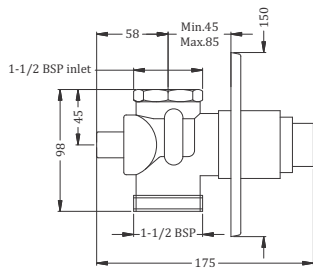

Code : **KA880001A**

Concealed Dual Flush Valve (6/3 Ltrs.)  
40 mm Round Flange  
Coating : Chrome

Code : **KA880002B**

Concealed Dual Flush Valve (6/3 Ltrs.)  
32 mm Square Flange  
Coating : Chrome

Code : **KA880003B**