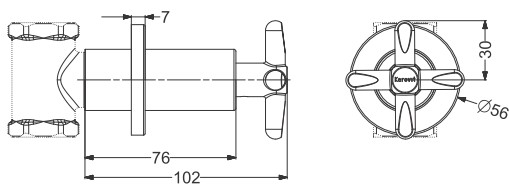

Code : **KB311032-CP**

Concealed Stop Cock Trims With Flange G-3/4" - QT
(Compatible With 111007-CP, 111008-CP, 111030-CP & 111031-CP)
Coating : Chrome