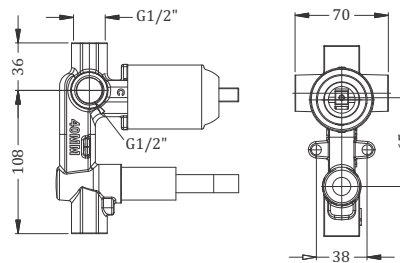

Concealed Bath & Shower Mixer Body
Coating : Chrome

Code : **KA720010**