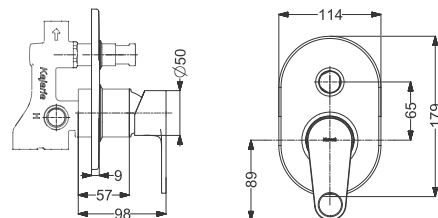

3 Inlet Conce Bath & Shower Mixer Trim
(Compatible With KB111034-CP)
Coating : Chrome