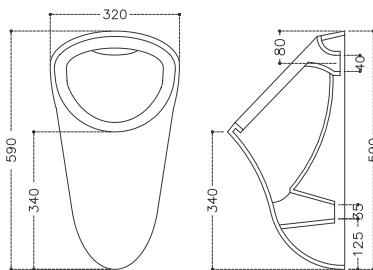

515x410x220mm  
Open Rim City Pan With Special Design

**DORA (ISI) 23" | 604**

575x435x310mm

**BELL 21" ACU PAN | 605**

540x410x258 mm  
Open Rim Squatting Pan With Inbuilt Round  
Acupuncture Dots

**MUSHROOM | 606 (23" ISI)**

Open Rim Squatting Pan ISI  
575x435x310 mm

**CAZZO | 6001**

Ceramic P-Trap

**KIMURA-(BACK INLET) URINAL | 501**

Sleek Design ( Concealed Inlet/Outlet )  
Urinal (320X310X590 MM)

**RASSO (ISI) | 507**

Large ISI Urinal (400 X380 X600 MM)