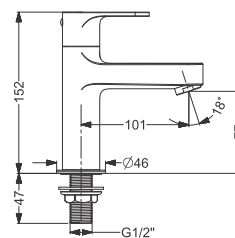

Code : **KB511001-CP**

Pillar Tap With Flange - QT
Coating : Chrome