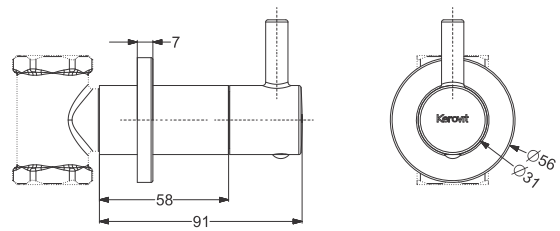

Code : **KB111040-CP**

2 Way Angle Valve  
Coating : Chrome

Code : **KB111003-CP**

Angle Valve With Flange - QT  
Coating : Chrome

Code : **KB111032-CP**

Concealed Stop Cock Trims With Flange G-3/4" - QT  
(Compatible With 111007-CP, 111008-CP, 111030-CP & 111031-CP)  
Coating : Chrome