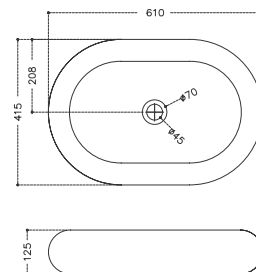

660x430x140mm