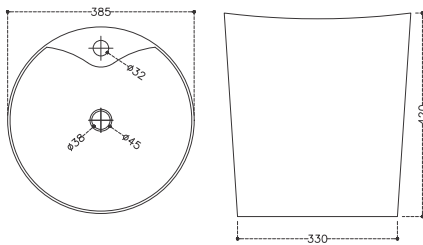

380x380x410mm To be placed on low height counter

KOLBY | TA - 892 / SY194B