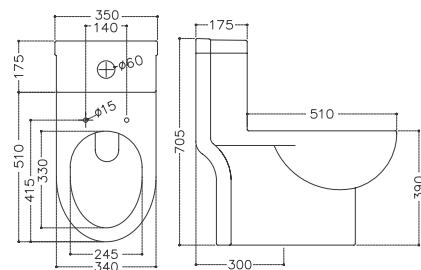

One Pc EWC "S" Trap
S -Trap : 300/220/100 MM Rough-in
P-Trap : 180 MM Rough-in