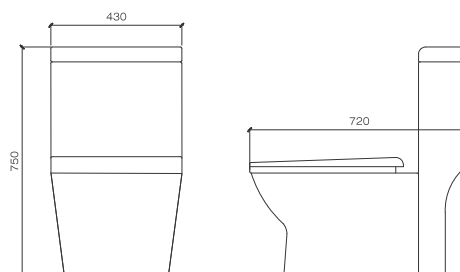

**KLARET** | LZ09027

One Piece EWC "S" Trap  
S-Trap: 220/300 mm Rough-in  
680x345x740 mm

**TITAN** | LZ09029

One Piece Toilet  
S-Trap: 220/300 mm Rough-in  
629x370x720 mm

**SCARLET** | LZ09052

One Piece EWC "S" Trap  
S-Trap: 220/300 mm Rough-in  
665x375x775 mm