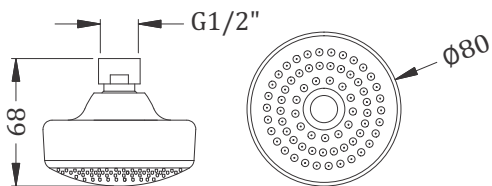

Code : **KA550005**

Single Function Wall Mounted Over Head Shower  
Coating : Chrome

Code : **KA550004**

Single Function Wall Mounted Over Head Shower  
Coating : Chrome

Code : **KA550003**

Single Function Wall Mounted Over Head Shower  
Coating : Chrome