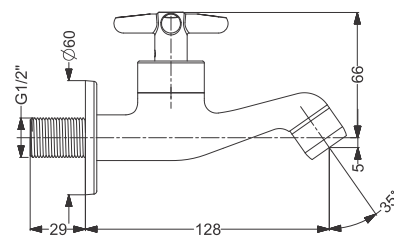

Bib Tap With Flange - QT
Coating : Chrome