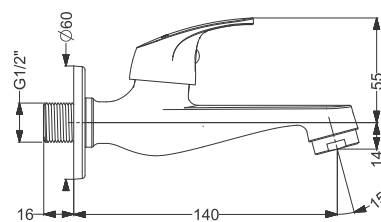

Sink Cock - Wall Mounted With Swivel Spout & Flange  
Coating : Chrome

Code : **KB1211028-CP**

Sink Cock - Deck Mounted With Swivel Spout  
Coating : Chrome

Code : **KB1211033-CP**

Long Body Bib Tap With Flange  
Coating : Chrome