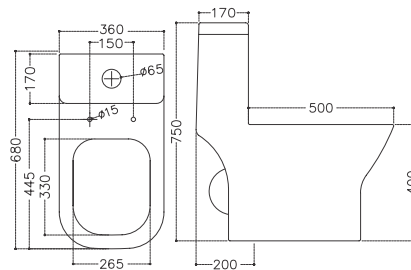

One Pcs EWC "S" Trap
S-Trap : 220 MM Rough in

LEELA | NL-817