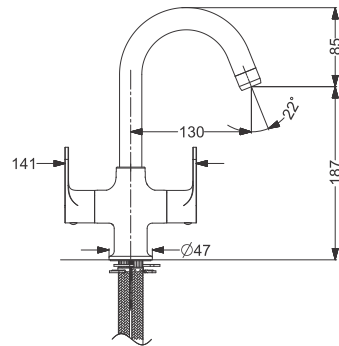

Center Hole Basin Mixer
Coating : Chrome

Code : **KB411028-CP**