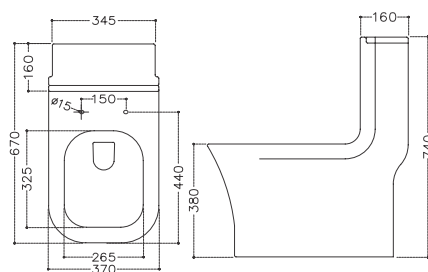

Siphonic One Pc EWC "S" Trap
S-Trap : 300/200/100 MM Rough In
P-Trap : 180 MM Rough-in

COMENT | SY-C645