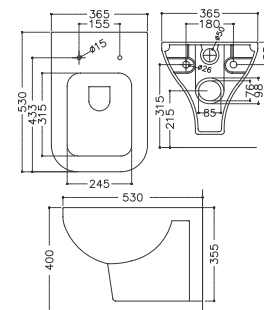

KRISTEN | 102

Wall Hung Toilet With PP Soft Close Seat Cover
P-Trap : 215 MM Rough-in
Seat Cover : HY-056