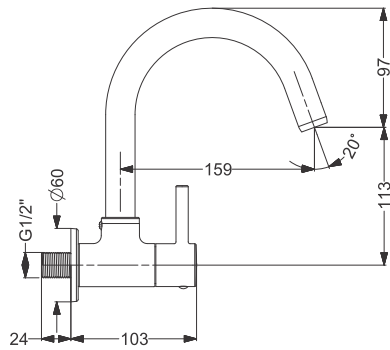

Code : **KB111023-CP**

Wall Mounted Basin Mixer Trims - SL  
(Compatible With 111022-CP)  
Coating : Chrome

Code : **KB111025-CP**

Sink Cock - Wall Mounted With Swivel Spout & Flange - QT  
Coating : Chrome