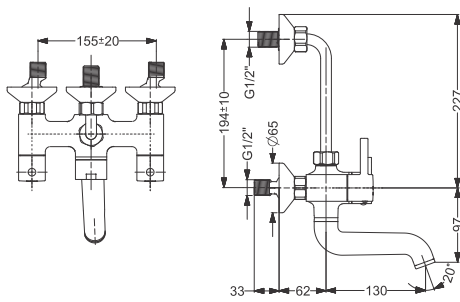

Wall Mixer 2 in 1 With Flange - QT
Coating : Chrome

Code : **KB111021-CP**