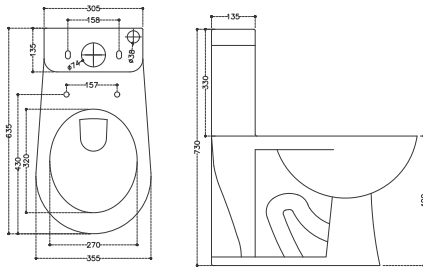

Floor Mount Close Couple EWC
S-Trap : 235 MM Rough in
Cistern : 404
Twin Flush Fitting : 904
Normal Seat Cover : 2100

DENIS | 130