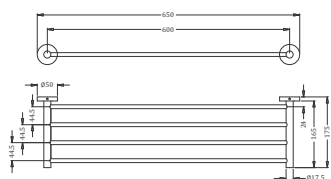

Code : **KA930008**

Towel Rack
Coating : Chrome