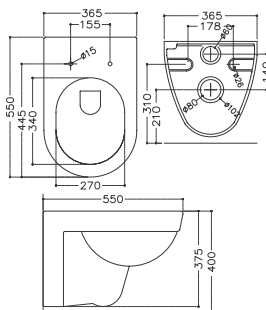

KAYLIN | 105

Rimless Wall Hung Toilet With Soft Close Seat Cover
P-Trap : 210 MM Rough-in
Seat Cover : BP-121/ HY-49D
Optional Seat Cover : BU-146