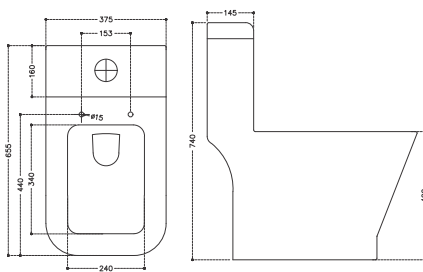

# In-Built Jet Technology

**BARAZ | TA-8188**

One Pc EWC "S" Trap  
S-Trap : 300MM Rough-in

**HAGEN | TA-8189**

One Pc EWC "S" Trap  
S-Trap : 300 MM Rough In

**RAPHEL | TA-8167**

One Pc EWC "S" Trap  
S-Trap : 300 MM Rough In