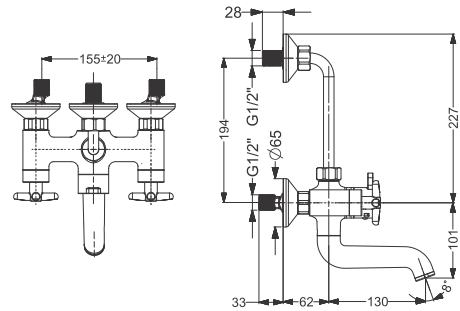

Wall Mixer 2 In 1 With Flange - QT
Coating : Chrome

Code : **KB311027-CP**