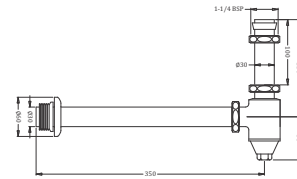

Bottle Trap - (9° / 12")
Coating : Chrome

Bottle Trap - (4° / 12")
Coating : Chrome

Brass Waste Coupling-175mm Half Thread / Full Thread
Coating : Chrome

Angle Valve
Coating : Chrome

Angle Valve
Coating : Chrome

Angle Valve
Coating : Chrome