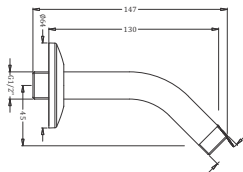

Code : **111006-CP**

Wall Mounted Shower Arm
Coating : Chrome