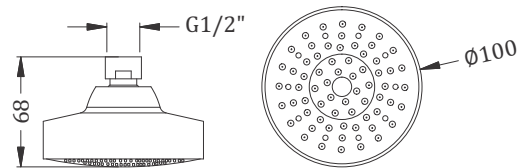

Single Function Wall Mounted Over Head Shower
Coating : Chrome

Code : **KA550003**