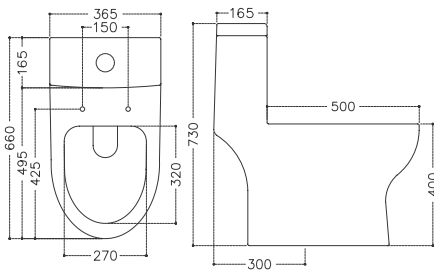

**KOLE** | SY-C344

One Pc EWC "S" Trap  
S-Trap : 300/220/100 MM Rough-in  
P-Trap : 180 MM Rough-in

**OPAL** | 701

One Pc EWC "S" Trap  
S-Trap : 220 MM Rough in

**ARIANNA | 702**

One Pcs EWC "S" Trap  
S-Trap : 220 MM Rough in