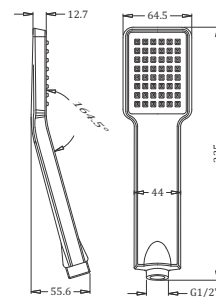

Single Function Hand Shower With Hook
And Fixing Kit
Coating : Chrome