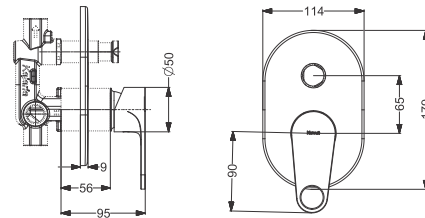

Concealed Bath And Shower Mixer Trims - SL
(Compatible With 111012-CP)
Coating : Chrome