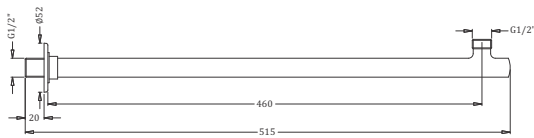

Wall Mounted Shower Arm 18"
Coating : Chrome