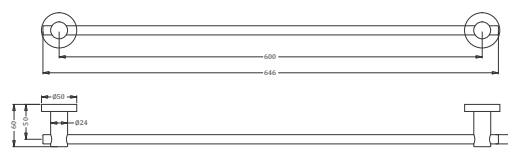

Code : **KA920008**

Towel Rack  
Coating : Chrome

Code : **KA920009**

Corner Shelf  
Coating : Chrome

Code : **KA930001**

Towel Rail 24"  
Coating : Chrome

Code : **KA930002**

Rob Hook  
Coating : Chrome