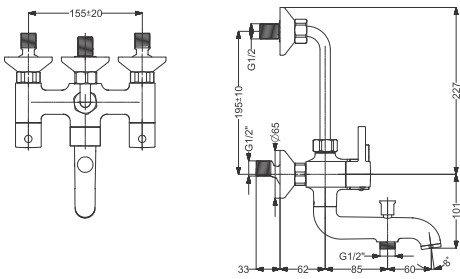

Wall Mixer 3 in 1 With Flange - QT
Coating : Chrome

Code : **KB111019-CP**