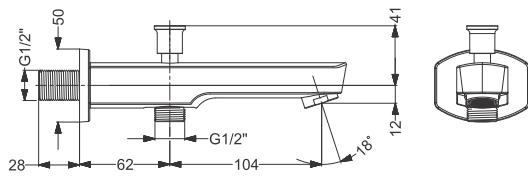

Bath Tub Spout With Diverter With Flange
Coating : Chrome

Code : **KB611016-CP**