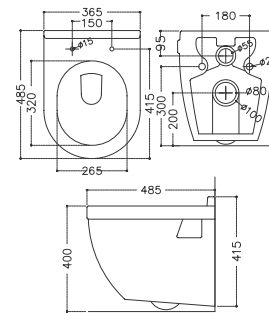

Wall Hung Toilet With PP Soft Close Seat Cover
P-Trap : 200 MM

DOMINIC | SY-T026H