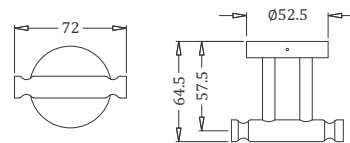

Code : **111006-CP**

Wall Mounted Shower Arm  
Coating : Chrome

Code : **KA920001**

Towel Rail 24"  
Coating : Chrome

Code : **KA920002**

Rob Hook  
Coating : Chrome

Code : **KA920003**

Soap Dish  
Coating : Chrome