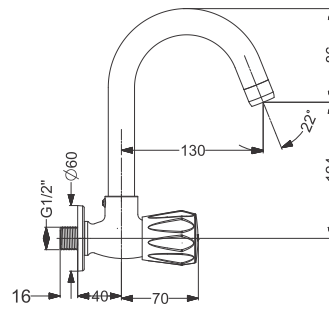

Central Hole Basin Mixer With Fixed Spout  
Coating : Chrome

Code : **KB711024-CP**

Sink Mixer - Wall Mounted With Swivel Spout & Flange  
Coating : Chrome

Code : **KB711025-CP**

Sink Cock - Wall Mounted With Swivel Spout & Flange  
Coating : Chrome