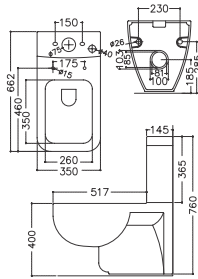

**CIAZ | 131**

Floor Mount Open Trap Close couple EWC  
 S-Trap : 100 MM Rough in  
 Cistern : 403  
 Twin Flush Fitting : 901  
 Soft Close Seat Cover : 2400

**ALEXIS | 106**

EWC Extd Wall Hung  
 P-Trap : 220 MM Rough in  
 Cistern : 401  
 Twin Flush Fitting : 901  
 Seat Cover : HY-038