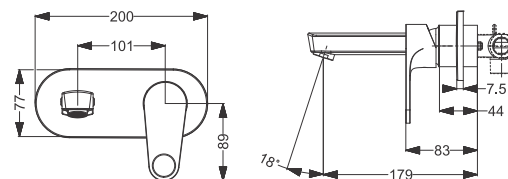

Wall Mounted Basin Mixer Trims - SL
(Compatible With 111022-CP)
Coating : Chrome