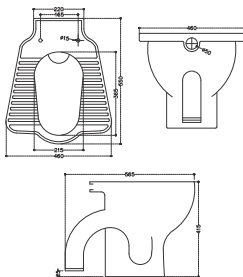

Open "S" Trap Anglo Indian WC
275 mm Rough in
Seat Cover : 2500

PLUTO | 122