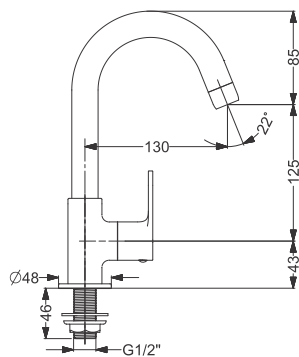

Sink Cock - Deck Mounted With Swivel Spout
Coating : Chrome

Code : **KB511023-CP**