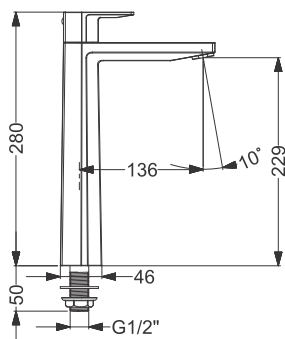

Tall Pillar Tap
Coating : Chrome
Height : 229 mm