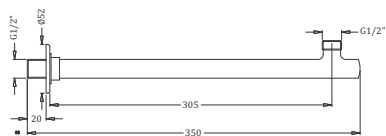

Wall Mounted Shower Arm 12"
Coating : Chrome

Code : **KA940004**

Ceiling Mounted Shower Arm 150 mm
Coating : Chrome