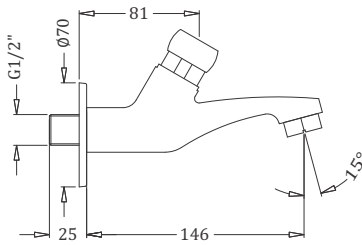

Code : **KA580001**

ABS - Health Faucet With Hook  
& 1 M PVC Braided Hose  
Coating : Chrome

Code : **KA860002**

Self Closing Bib Tap  
Coating : Chrome

Code : **KA860001**

Self Closing Pillar Tap  
Coating : Chrome