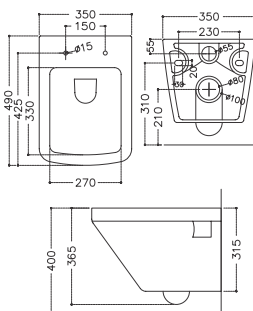

Wall Hung Toilet With PP Soft Close Seat Cover  
P-Trap : 220 MM Rough-in

**KENLEY | TA-502**

Wall Hung Toilet With PP Soft Close Seat Cover  
P-Trap : 200 MM

**DOMINIC | SY-T026H**

Wall Hung Toilet With PP Soft Close Seat Cover  
P-Trap : 210 MM Rough-in