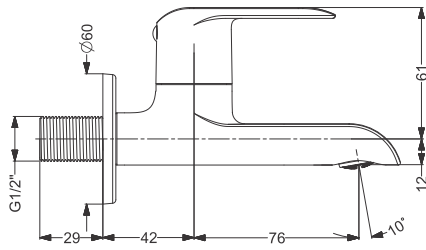

Bib Tap With Flange
Coating : Chrome

Code : **KB811005-CP**