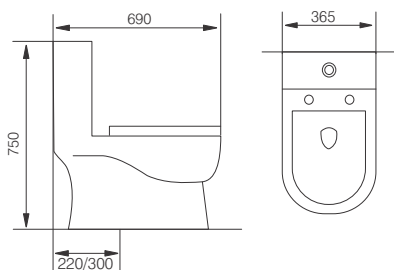

One Pc EWC "S" Trap
S-Trap : 300/220 MM Rough in

DEVIN | TA-8160/SN-876