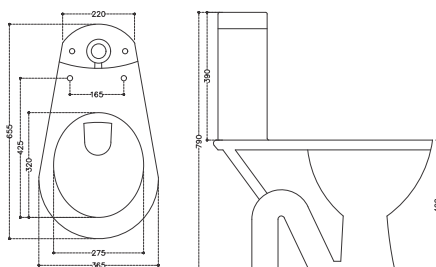

**CIAZ | 131**

Floor Mount Open Trap Close couple EWC  
 S-Trap : 100 MM Rough in  
 Cistern : 403  
 Twin Flush Fitting : 901  
 Soft Close Seat Cover : 2400

**ALEXIS | 106**

EWC Extd Wall Hung  
 P-Trap : 220 MM Rough in  
 Cistern : 401  
 Twin Flush Fitting : 901  
 Seat Cover : HY-038