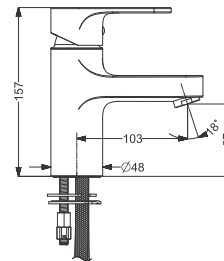

Code : **KB511011-CP**

Tall Basin Mixture Without Pop UP-SL  
Coating : Chrome  
Height : 172 mm

Code : **KB511010-ND-CP**

Basin Mixer Without Pop Up - SL  
Coating : Chrome

Code : **KB511002-CP**

Tall Pillar With Flange - QT  
Coating : Chrome  
Height : 206 mm