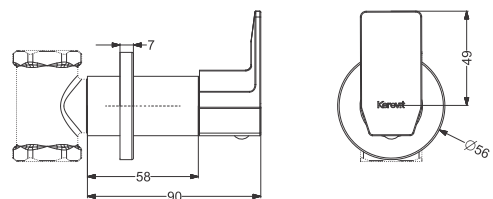

Code : **KB1011004-CP**

Bib Tap  
Coating : Chrome

Code : **KB1011003-CP**

Angular Valve  
Coating : Chrome

Code : **KB1011032-CP**

Concealed Stop Cock Trims  
Coating : Chrome

Code : **KB811011-CP**

SL Tall Basin Mixture Without Pop - UP  
Coating : Chrome  
Height : 212 mm