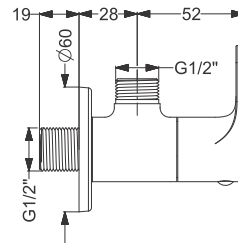

Code : **KB511004-CP**

Bib Tap With Flange - QT  
Coating : Chrome

Code : **KB511040-CP**

2 Way Angle Valve  
Coating : Chrome

Code : **KB511003-CP**

Angle Valve With Flange - QT  
Coating : Chrome

Code : **KB511032-CP**