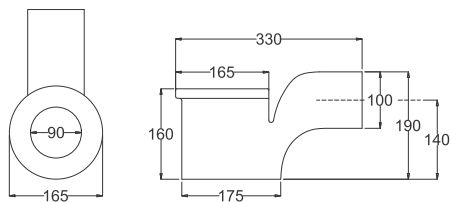

540x410x258 mm
Open Rim Squatting Pan With Inbuilt Round
Acupuncture Dots

Open Rim Squatting Pan ISI
575x435x310 mm

Ceramic P-Trap