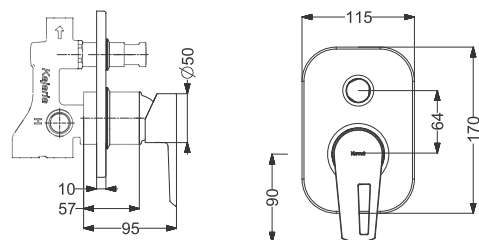

Code : **KB911036-CP**

3 Inlet Concealed Trims - SL
(Compatible With KB11034-CP)
Coating : Chrome