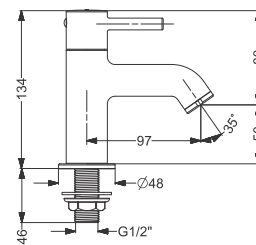

Code : **KB111001-CP**

Pillar Tap With Flange - QT
Coating : Chrome