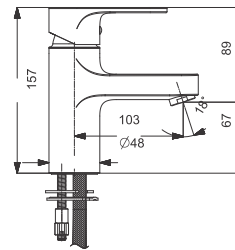

Tall Basin Mixture Without Pop UP- SL  
Coating : Chrome  
Height : 172 mm

Code : **KB411010-ND-CP**

Basin Mixer Without Pop Up - SL  
Coating : Chrome

Code : **KB411002-CP**

Tall Pillar With Flange - QT  
Coating : Chrome  
Height : 206 mm