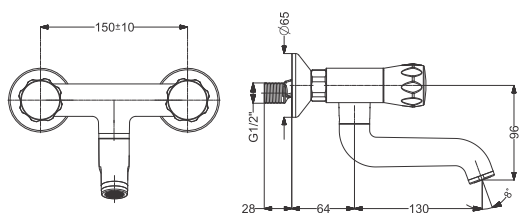

Code : **KB211021-CP**

Wall Mixer - Non Telephonic Shower
Coating : Chrome