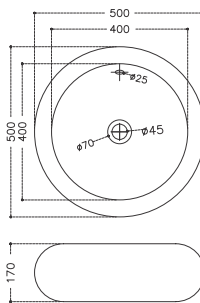

**ONYX | 1236**

770x470x170mm

**FLORA | 1090A**

425x425x135mm Slim Rim Wash Basin

**ALMA | 1091A**

395x395x150mm Slim Rim Wash Basin

**ZOHEY | TA - 636 / SY-A115**

500x500x170mm