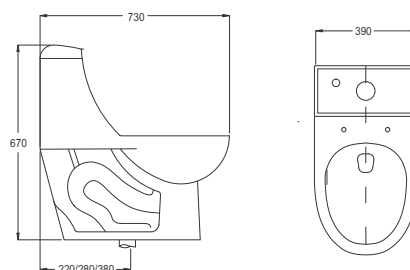

One Piece EWC "S" Trap
S-Trap: 220/300 mm Rough-in
730x390x670 mm