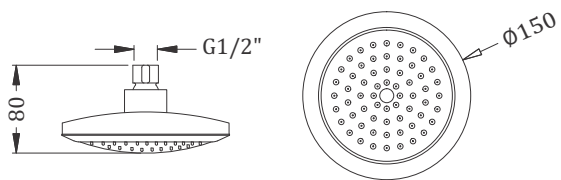

Single Function Wall Mounted Over Head Shower
Coating : Chrome

Code : **KA550004**