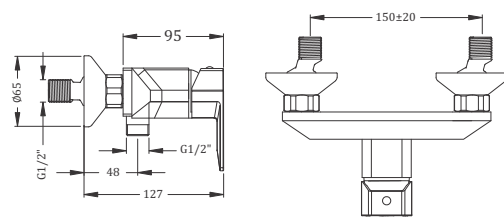

Exposed Shower Mixer
Coating : Chrome

Code : **KB1011017-CP**