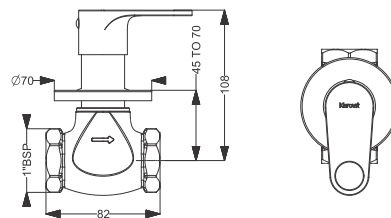

Flush Cock (25mm) with Trims