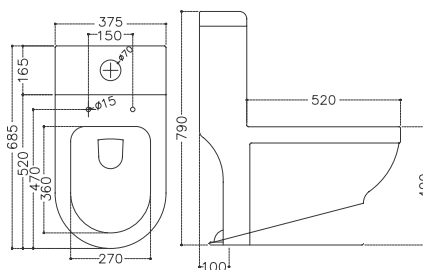

Wash Down One Pc EWC "S" Trap
S-Trap : 300/220/100 MM Rough In
P-Trap : 180 MM Rough-In

BEAUFORD | SY-C642