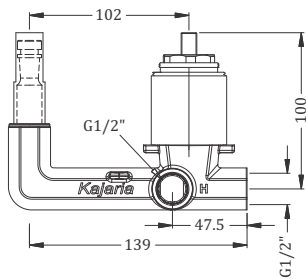

Wall Mounted Basin Mixer Body
Coating : Chrome

Code : **KA720008**