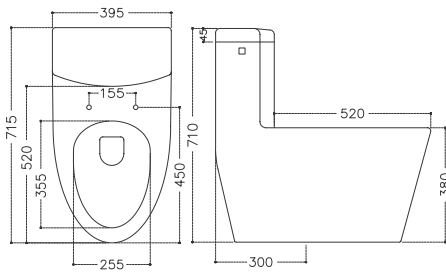

**KAROL | TA-8139**

One Pc EWC "S" Trap  
S-Trap : 300 MM Rough In

**KLAIRE** | NL-801 ( Super Shine Toilet)

Super Swirl One Pc Rimless EWC "S" Trap  
S-Trap : 300 MM Rough In

**JACLYN** | NL-806

Super Swirl One Pc Rimless EWC "S" Trap  
S-Trap : 300 MM Rough In