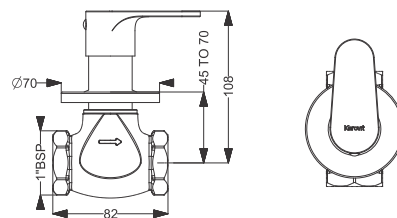

Flush Cock (25 mm) with Trims