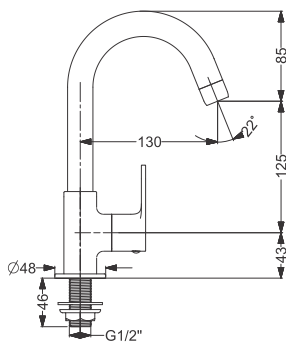

Sink Cock - Deck Mounted With Swivel Spout
Coating : Chrome

Code : **KB411023-CP**