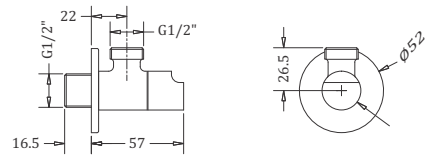

Code : **KA910004**

Angle Valve
Coating : Chrome