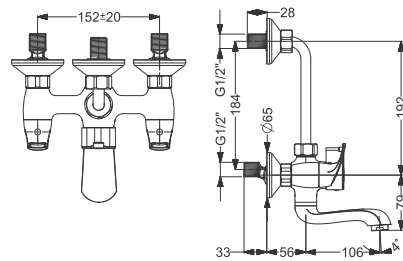

Wall Mixer 2 in 1 with Flange
Coating : Chrome

Code : **KB1211024-CP**