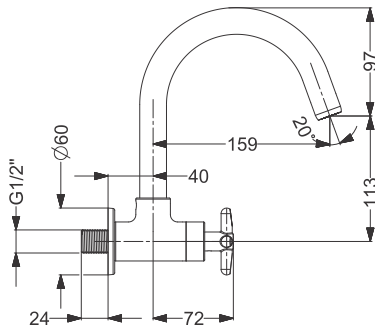

Sink Cock - Wall Mounted With Swivel Spout & Flange - QT
Coating : Chrome

Code : **KB311021-CP**