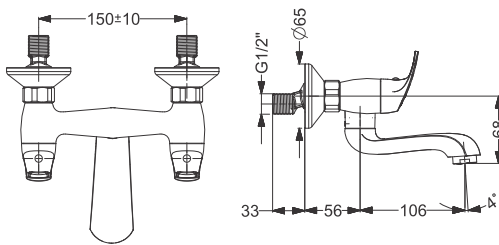

Code : **KB1211026-CP**

Central Hole Basin Mixer With Fixed Spout  
Coating : Chrome

Code : **KB1211021-CP**

Wall Mixer - Non Telephonic Shower  
Coating : Chrome  
Height : 229 mm

Code : **KB1211025-CP**