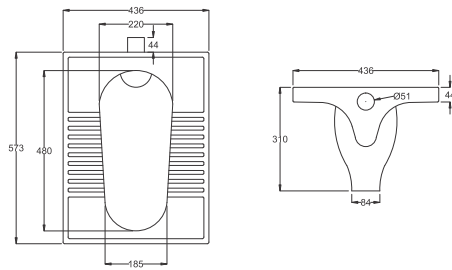

Open Rim Squatting Pan ISI
575x435x310 mm

CAZZO | 6001

Ceramic P-Trap