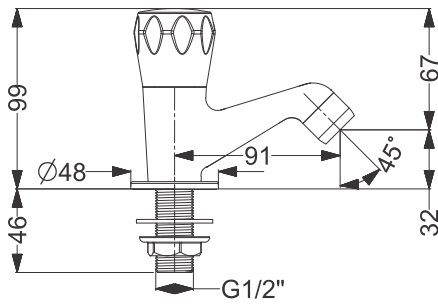

Bib Tap With Flange  
Coating : Chrome

Code : **KB211005-CP**

2 Way Bib Tap With Flange  
Coating : Chrome

Code : **KB211033-CP**

Long Nose Bib Cock With Flange  
Coating : Chrome

Code : **KB211001-CP**

Pillar Tap  
Coating : Chrome