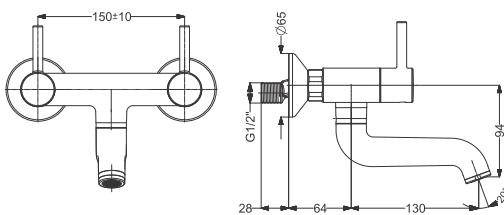

Wall Mixer - Non Telephonic Shower
Coating : Chrome

Code : **KB111024-CP**