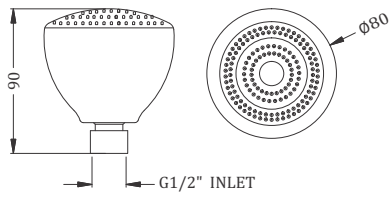

Code : KA550001

Single Function Wall Mounted Over Head Shower
Coating : Chrome