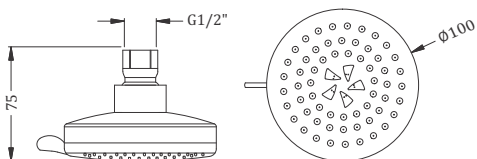

# Over Head Rain Shower

ABS (ROUND & SQUARE) – 200 & 300 MM

Kerovit

Code : **KA570004**

Water Saving  
Rain Shower -300 MM (ABS)  
Coating : Chrome

Code : **KA570003**

Water Saving  
Rain Shower -300 MM (ABS)  
Coating : Chrome