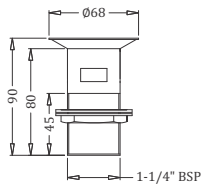

Code : **KA870009 / KA870010**

SS Waste Coupling Half Thread / Full Thread
Coating : Chrome

Code : **KA910004**

Angle Valve
Coating : Chrome