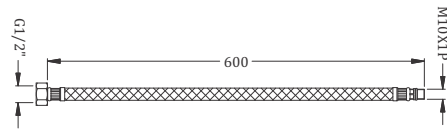

Code : **KA950002**

600 MM - Stainless Steel Braided Hose
(Suitable For Tall Basin Mixers)
Coating : Chrome