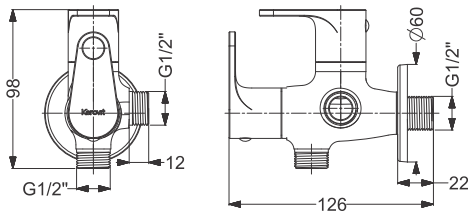

2 Way Angle Valve
Coating : Chrome