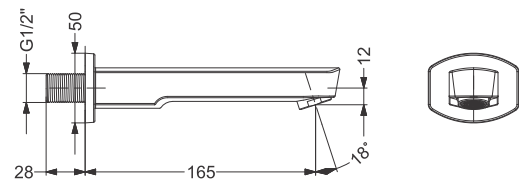

Bath Tub Spout W/O Diverter With Flange
Coating : Chrome

Code : **KB611005-CP**