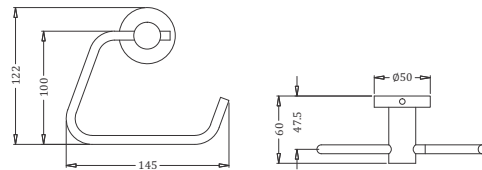

Code : **KA930007**

Toilet Paper Holder
Coating : Chrome