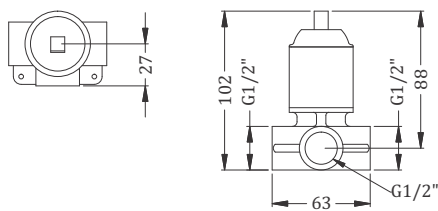

Concealed Shower Mixer Body
Coating : Chrome

Code : **KB811036-CP**