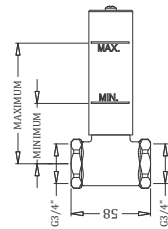

Concealed Stop Cock Body 1/2" (20mm)
Coating : Chrome

Code : **KB111007-CP**