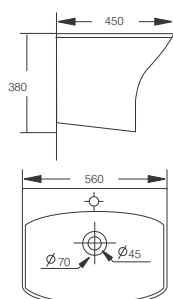

560x450x380mm

RIO | 5300C