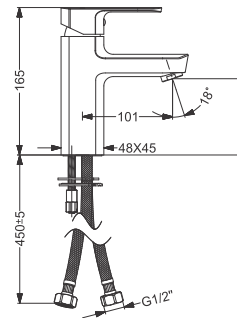

Tall Basin Mixture Without Pop UP-SL  
Coating : Chrome  
Height : 188 mm

Code : **KB611010-CP**

Basin Mixer Without Pop Up - SL  
Coating : Chrome

Code : **KB611002-CP**

Tall Pillar Tap  
Coating : Chrome  
Height : 172 mm