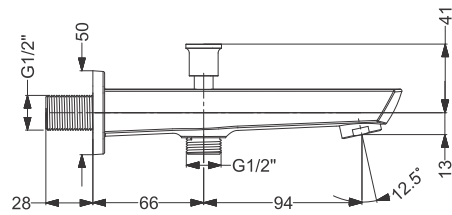

Concealed Shower Mixer With Body & Trim - SL  
Coating : Chrome

Code : **KB911050-CP**

2 Inlet Concealed Bath & Shower Mixer Body & Trims  
Coating : Chrome

Code : **KB911017-CP**

Bath Tub Spout With Diverter With Flange  
Coating : Chrome