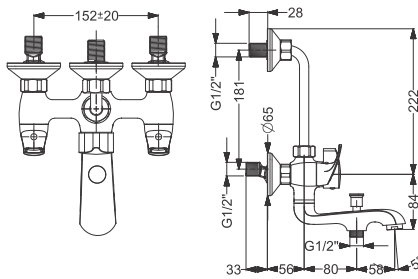

Wall Mixer 3 in 1 with Flange
Coating : Chrome

Code : **KB1211019-CP**