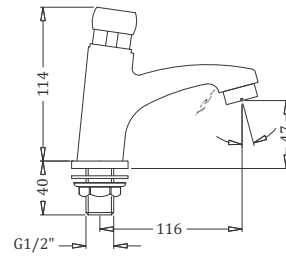

Code : **KA580001**

ABS - Health Faucet With Hook  
& 1 M PVC Braided Hose  
Coating : Chrome

Code : **KA860002**

Self Closing Bib Tap  
Coating : Chrome

Code : **KA860001**

Self Closing Pillar Tap  
Coating : Chrome