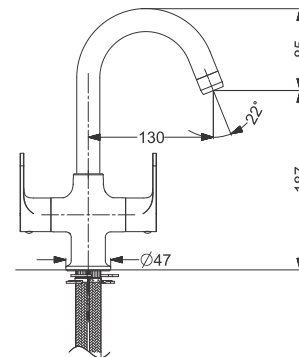

Center Hole Basin Mixer
Coating : Chrome

Code : **KB511028-CP**