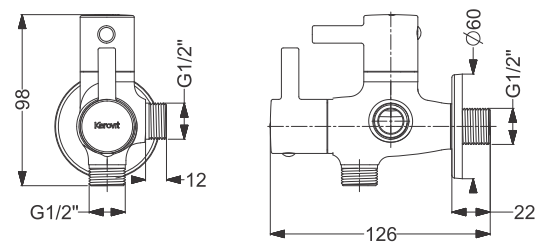

Code : **KB111040-CP**

2 Way Angle Valve
Coating : Chrome