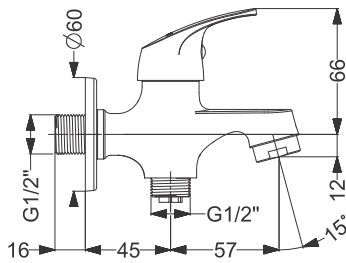

2 Way Bib Tap With Flange
Coating : Chrome

Code : **KB1211004-CP**