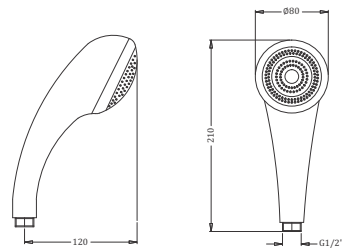

# Handheld Shower – Single Flow

Code : **KA510004**

Single Function Hand Shower With Hook  
And Fixing Kit  
Coating : Chrome

Code : **KA510001**

Single Function Hand Shower With Hook, Fixing Kit  
& 1.5 M Ss Chrome Plated Hose  
Coating : Chrome