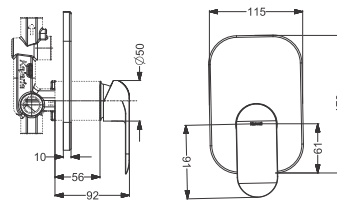

Code : **KA720011**

Concealed Shower Mixer Trims - SL
(Compatible With KA720010)
Coating : Chrome