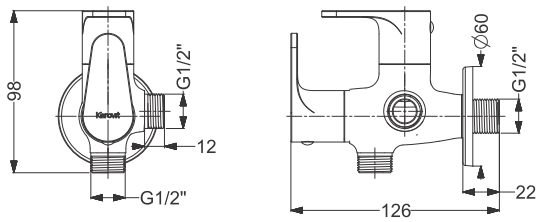

2 Way Angle Valve
Coating : Chrome