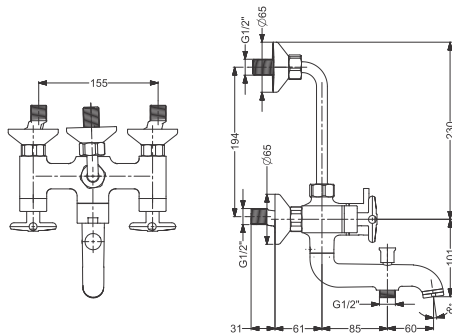

Wall Mixer 3 In 1 With Flange - QT
Coating : Chrome

Code : **KB311019-CP**