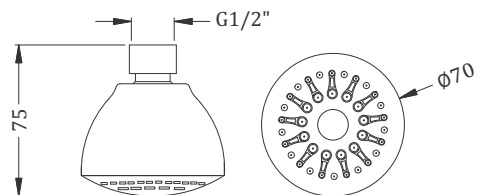

Single Function Wall Mounted Over Head Shower
Coating : Chrome