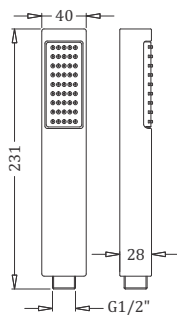

Single Function Hand Shower With Hook
And Fixing Kit
Coating : Chrome

Code : **KA510002**