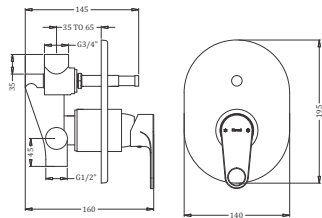

High Flow Diverter Trim (Compatible With KA890001)
Coating : Chrome

Code : **KB511014-CP**