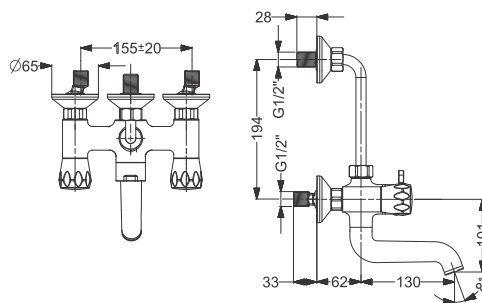

Code : **KB111043-CP**

Flush Cock (25mm) With Trims  
Coating : Chrome

Code : **KB211018-CP**

Wall Mixer 3 in 1 With Flange  
Coating : Chrome

Code : **KB211019-CP**

Wall Mixer 2 in 1 With Flange  
Coating : Chrome