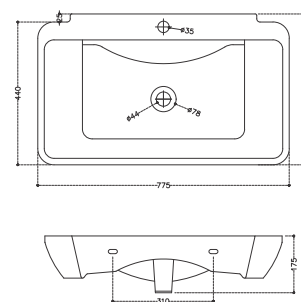

770x470x170mm