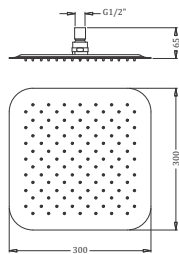

Code : **KA570008**

SS - Air Controlled Rain Shower - 300 MM
Coating : Chrome