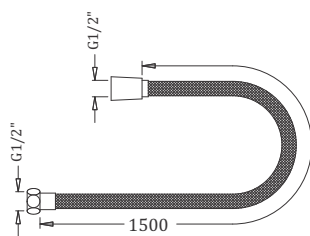

Code : **KA530001**

Five Function Hand Shower With Hook  
Coating : Chrome

Code : **KA530002**

Five Function Hand Shower With Hook  
Coating : Chrome

Code : **KA540001**

PVC Chrome Tube - 1.5 M (Suitable For All Hand Showers)  
Coating : Chrome