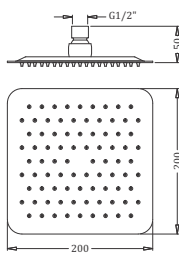

Code : **KA570006**

SS - Air Controlled Rain Shower - 200 MM
Coating : Chrome