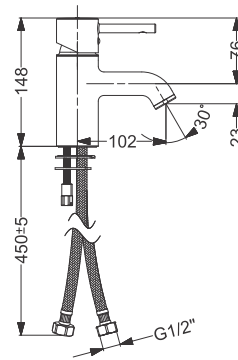

Code : **KB111010-ND-CP**

Basin Mixer Without Pop Up - SL
Coating : Chrome