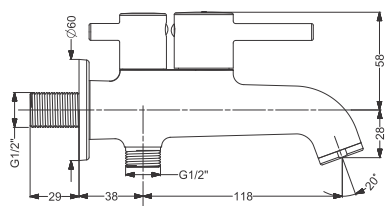

Code : **KB111005-CP**

2 Way Bib Tap With Flange - QT
Coating : Chrome