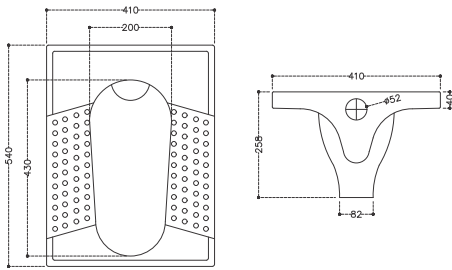

515x410x220mm  
Open Rim City Pan With Special Design

**DORA (ISI) 23" | 604**

575x435x310mm

**BELL 21" ACU PAN | 605**

540x410x258 mm  
Open Rim Squatting Pan With Inbuilt Round  
Acupuncture Dots

**MUSHROOM | 606 (23" ISI)**