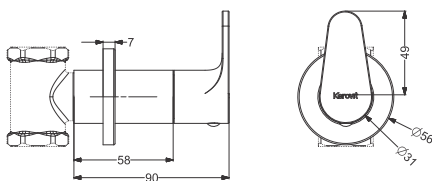

Concealed Stop Cock Trims With Flange G-3/4" - QT
(Compatible With 111007-CP, 111008-CP, 111030-CP & 111031-CP)
Coating : Chrome