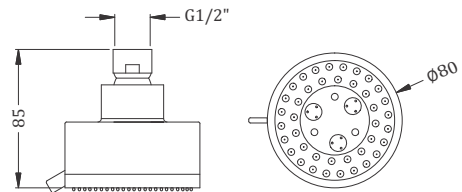

Code : **KA560001**

Three Function Wall Mounted Over Head Shower
Coating : Chrome