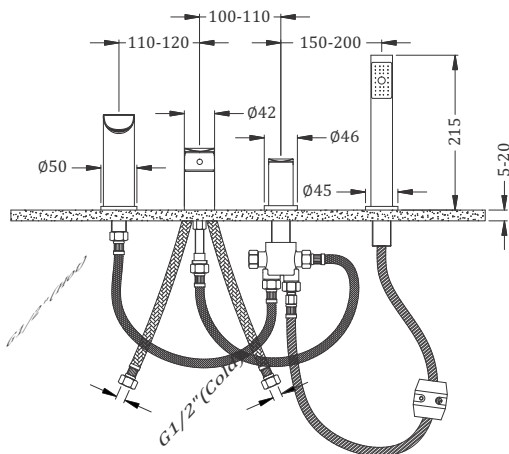

Code : **KA720007**

Bath Tub Filler With Shower
Coating : Chrome