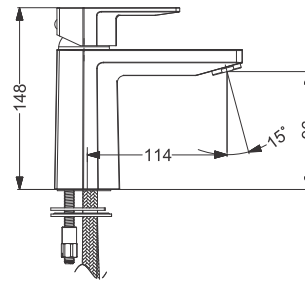

Single Lever Basin Mixer
Coating : Chrome

Code : KB1011002-CP