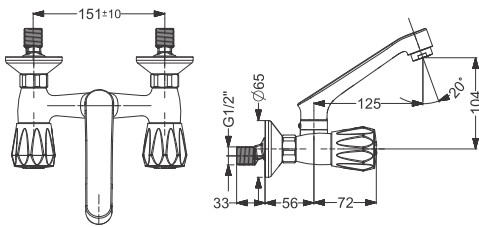

Code : **KB711024-CP**

Sink Mixer - Wall Mounted With Swivel Spout & Flange
Coating : Chrome