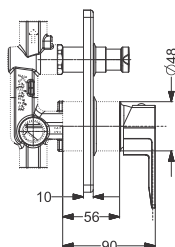

Concealed Bath & Shower Mixer Trims
(Compatible With KA730006)
Coating : Chrome

Code : KB1011036-CP