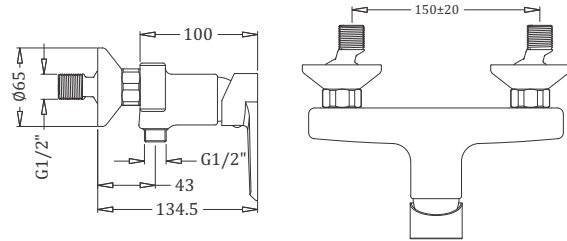

Code : **KA710005**

Exposed Shower Mixer
Coating : Chrome