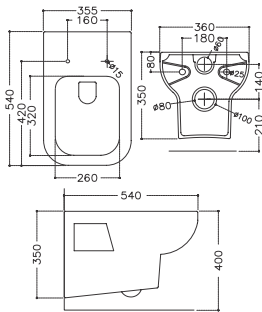

OPPO | 120

Wall Hung Toilet With In-Built Jet
P-Trap : 230 MM Rough-in
Seat Cover : HY-056
Optional Seat Cover : BU-133