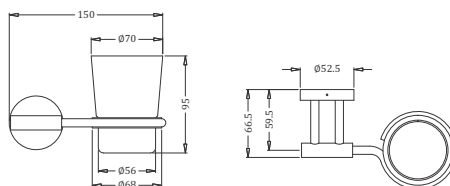

Code : **KA920006**

Tumbler Holder
Coating : Chrome