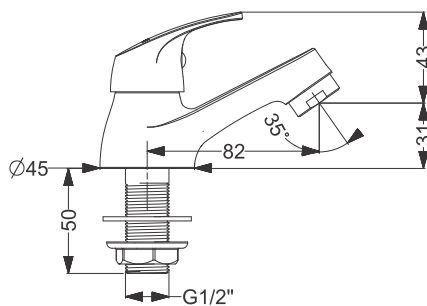

Code : **KB1211005-CP**

2 Way Bib Tap With Flange  
Coating : Chrome

Code : **KB1211004-CP**

Bib Tap With Flange  
Coating : Chrome

Code : **KB1211001-CP**

Pillar Tap  
Coating : Chrome

Code : **KB1211040-CP**