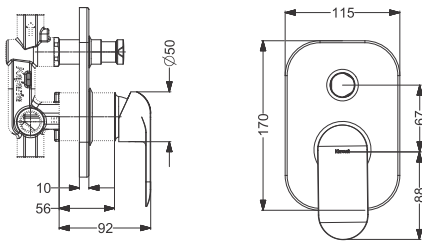

Code : **KA720009**

Concealed Bath And Shower Mixer Trims-SL
Coating : Chrome