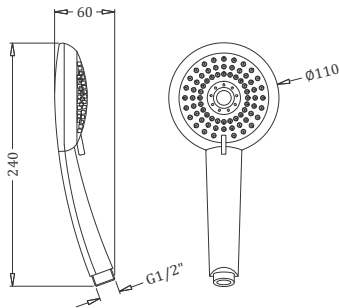

Code : **KA520001**

Three Function Air In Tech. Hand Shower With Hook And Fixing Kit
Coating : Chrome