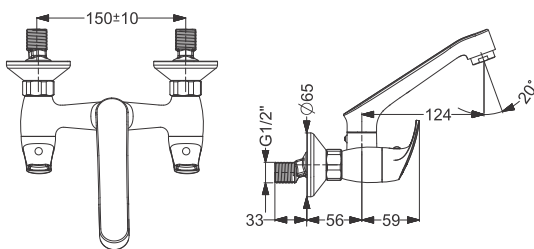

Code : **KB1211026-CP**

Central Hole Basin Mixer With Fixed Spout  
Coating : Chrome

Code : **KB1211021-CP**

Wall Mixer - Non Telephonic Shower  
Coating : Chrome  
Height : 229 mm

Code : **KB1211025-CP**