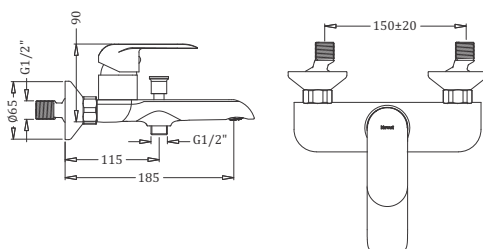

Code : **KA720003**

Exposed Bath Shower Mixer
Coating : Chrome