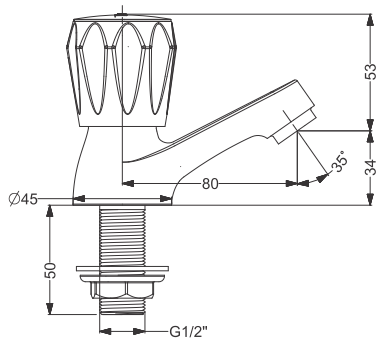

Bib Tap With Flange  
Coating : Chrome

Code : **KB711001-CP**

Pillar Tap  
Coating : Chrome

Code : **KB711003-CP**

Angle Valve With Flange  
Coating : Chrome

Code : **KB711032-CP**

Concealed Stop Cock Trims With Flange G-3/4"  
(Compatible With 111007-CP, 111008-CP, 111030-CP & 111031-CP)  
Coating : Chrome