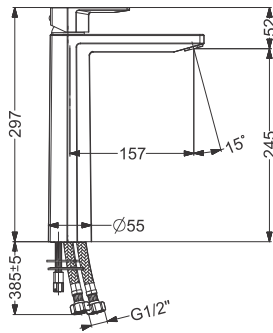

## SOLID METAL CONSTRUCTION

- KEROVIT FAUCETS ARE CONSTRUCTED WITH SOLID BRASS METAL WHICH PROVIDES GREAT STRENGTH, DURABILITY & QUALITY

Code : KA730002 / KB1011011-ND-CP

Tall Body Basin Mixer  
Coating : Chrome  
Height : 245 mm