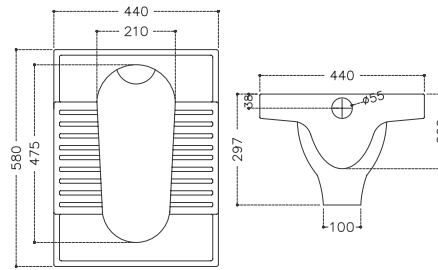

580x440x300mm
Open Rim Squatting Pan With Ease Design

KALVIN-CITY PAN 20" | 603