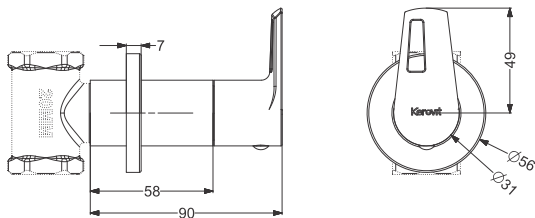

Code : **KB911032-CP**

Concealed Stop Cock Trims With Flange 3/4" & 1/2"-
(Compatible With 111007-CP, 111008-CP, 111030-CP & 111031-CP)
Coating : Chrome