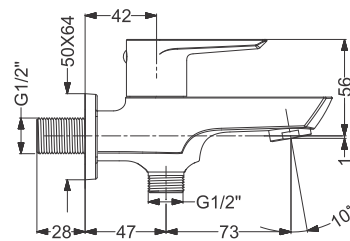

Code : **KB911005-CP**

2 Way Bib Tap With Flange
Coating : Chrome