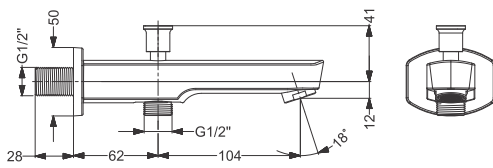

Code : **KB611017-CP**

Bath Tub Spout With Diverter With Flange
Coating : Chrome