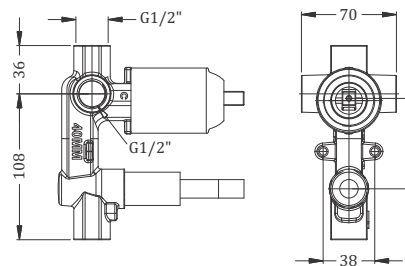

Concealed Bath & Shower Mixer Body
Coating : Chrome