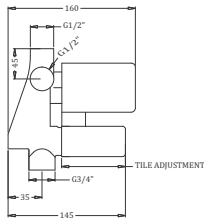

Hi Flow Diverter Body
Coating : Chrome

Code : **KB111034-CP**