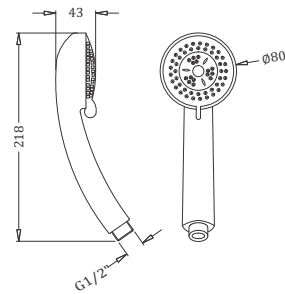

Three Function Hand Shower With Hook And Fixing Kit
Coating : Chrome

Code : **KA520006**