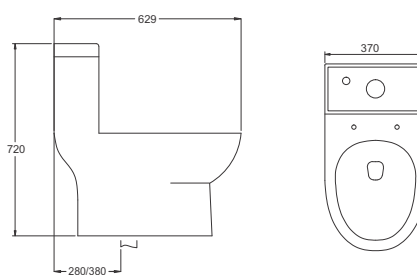

**KLARET** | LZ09027

One Piece EWC "S" Trap  
S-Trap: 220/300 mm Rough-in  
680x345x740 mm

**TITAN** | LZ09029

One Piece Toilet  
S-Trap: 220/300 mm Rough-in  
629x370x720 mm

**SCARLET** | LZ09052

One Piece EWC "S" Trap  
S-Trap: 220/300 mm Rough-in  
665x375x775 mm