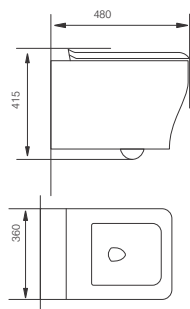

Wall Hung Toilet With Slim Duraplast Soft Close Seat Cover
P-Trap : 250 MM Rough-in

KENDRA | SY-T027H