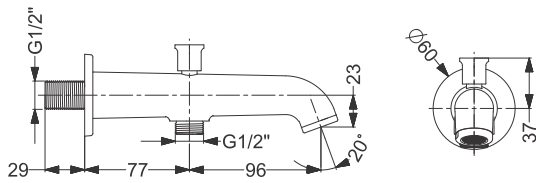

Code : **KB111017-CP**

Bath Tub Spout With Diverter With Flange
Coating : Chrome