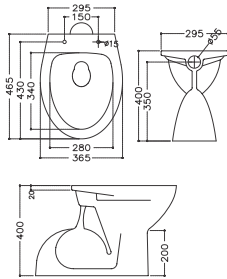

# Anglo Indian WC

**STAR | 115**

Open "S" Trap Anglo Indian WC  
 275 mm Rough in  
 Seat Cover : 2500

**PLUTO | 122**

P-Trap Anglo Indian WC  
 180 MM Rough in  
 Seat Cover : 2500

**KAROI | 113**

Concealed "S"Trap EWC  
 Normal Seat Cover : 2100  
 Optional Seat Cover: 2200