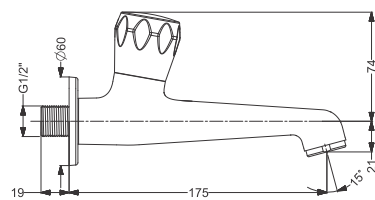

Bib Tap With Flange  
Coating : Chrome

Code : **KB211005-CP**

2 Way Bib Tap With Flange  
Coating : Chrome

Code : **KB211033-CP**

Long Nose Bib Cock With Flange  
Coating : Chrome

Code : **KB211001-CP**

Pillar Tap  
Coating : Chrome