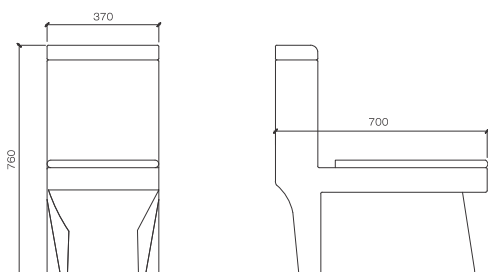

One Piece Toilet
S-Trap: 220/300 mm Rough-in

BLOOM | 625