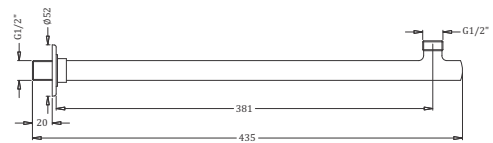

Wall Mounted Shower Arm 15"
Coating : Chrome