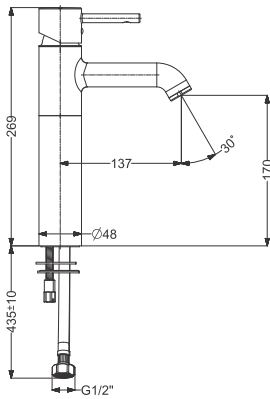

Code : **KB111011-ND-CP**

Tall Basin Mixture Without Pop Up - SL  
Coating : Chrome  
Height : 170 mm

Code : **KB111010-ND-CP**

Basin Mixer Without Pop Up - SL  
Coating : Chrome

Code : **KB111002-CP**

Tall Pillar With Flange - QT  
Coating : Chrome  
Height : 170 mm