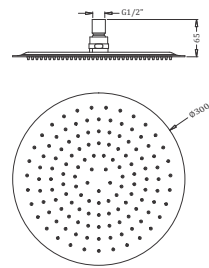

# Over Head Rain Shower

SS 304 (ROUND & SQUARE) – 200 & 300 MM

Code : **KA570008**

SS - Air Controlled Rain Shower - 300 MM  
Coating : Chrome

Code : **KA570007**

SS - Air Controlled Rain Shower- 300 MM  
Coating : Chrome