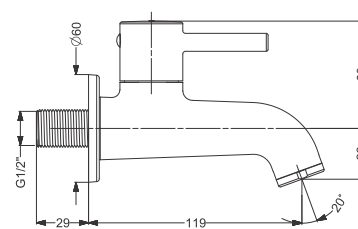

Code : **KB111027-CP**

Centre Hole Basin Mixer With Swivel Spout & Flange - QT  
Coating : Chrome

Code : **KB111005-CP**

2 Way Bib Tap With Flange - QT  
Coating : Chrome

Code : **KB111004-CP**

Bib Tap With Flange - QT  
Coating : Chrome