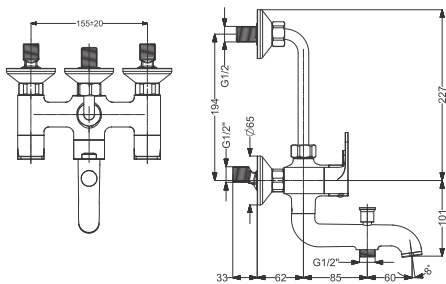

Code : **KB511018-CP**

3 In 1 Wall Mixer
Coating : Chrome