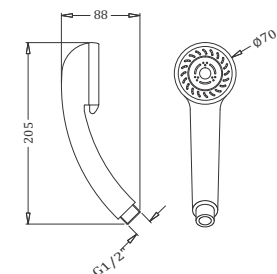

Code : **KA530001**

Five Function Hand Shower With Hook  
Coating : Chrome

Code : **KA530002**

Five Function Hand Shower With Hook  
Coating : Chrome

Code : **KA540001**

PVC Chrome Tube - 1.5 M (Suitable For All Hand Showers)  
Coating : Chrome