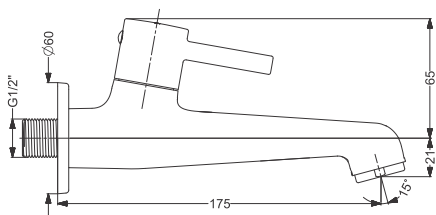

Bath Tub Spout With Diverter With Flange  
Coating : Chrome

Code : **KB111016-CP**

Bath Tub Spout W/o Diverter With Flange  
Coating : Chrome

Code : **KB111033-CP**

Long Nose Bib Cock With Flange - QT  
Coating : Chrome