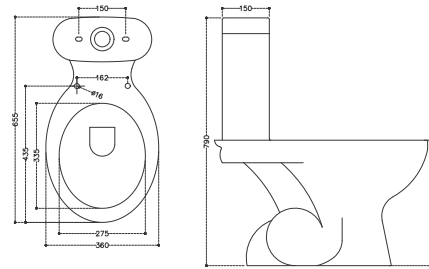

# Floor Mounted Coupled Closet

**AXIS | 119**

Floor Mount Close Couple EWC  
 S-Trap : 235 MM Rough in  
 Cistern : 404  
 Twin Flush Fitting : 904  
 Normal Seat Cover : 2100

**DENIS | 130**

Floor Mount Concealed Trap Close Couple EWC  
 S-Trap : 195 MM Rough in  
 Cistern : 403  
 Twin Flush Fitting : 901  
 Soft Close Seat Cover : 2400