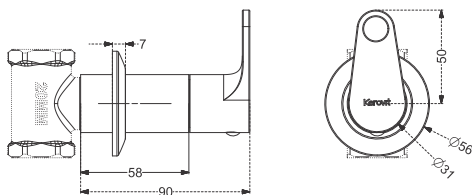

Concealed Stop Cock Trims With Flange G-3/4\" - QT
(Compatible With 111007-CP, 111008-CP, 111030-CP & 111031-CP)
Coating : Chrome