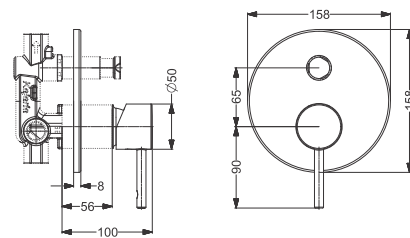

Concealed Bath And Shower Mixer Trims - SL
(Compatible With 111012-CP)
Coating : Chrome

Code : **KB111015-CP**