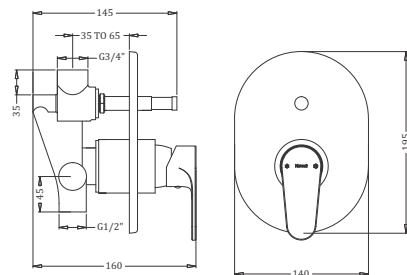

High Flow Diverter Trim
(Compatible With KA890001)
Coating : Chrome