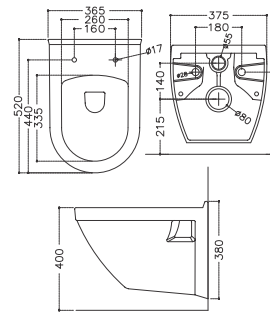

CONNOR | 107

Wall Hung Toilet With Soft Close Seat Cover
P-Trap : 215 MM Rough-in
Seat Cover : BP-121 / HY-49D
Optional Seat Cover : BU-146