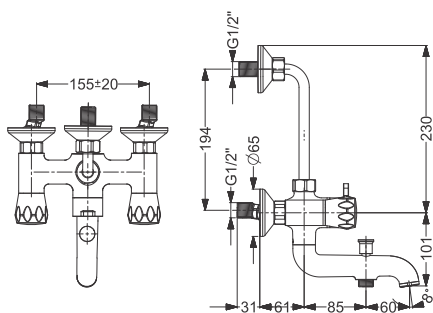

Code : **KB111043-CP**

Flush Cock (25mm) With Trims  
Coating : Chrome

Code : **KB211018-CP**

Wall Mixer 3 in 1 With Flange  
Coating : Chrome

Code : **KB211019-CP**

Wall Mixer 2 in 1 With Flange  
Coating : Chrome