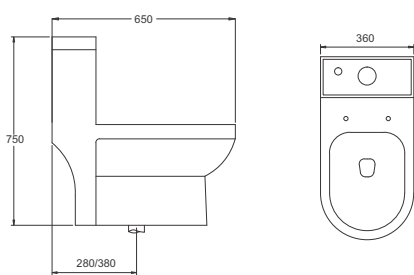

**KLARET** | LZ09027

One Piece EWC "S" Trap  
S-Trap: 220/300 mm Rough-in  
680x345x740 mm

**TITAN** | LZ09029

One Piece Toilet  
S-Trap: 220/300 mm Rough-in  
629x370x720 mm

**SCARLET** | LZ09052

One Piece EWC "S" Trap  
S-Trap: 220/300 mm Rough-in  
665x375x775 mm