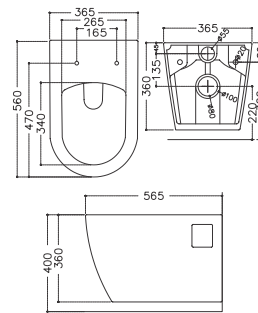

Wall Hung Toilet With PP Soft Close Seat Cover  
P-Trap : 230 MM Rough-in

**BRYCE** | SY-T021H

Wall Hung Toilet With PP Soft Close Seat Cover  
P-Trap : 230 MM Rough-in

**ABBY** | SY-T018H

Wall Hung Toilet With PP Soft Close Seat Cover  
P-Trap : 220 MM Rough-in