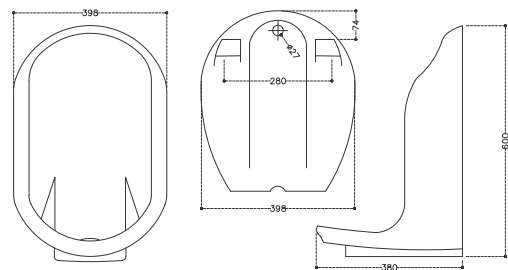

515x410x220mm  
Open Rim City Pan With Special Design

**DORA (ISI) 23" | 604**

575x435x310mm

**BELL 21" ACU PAN | 605**

540x410x258 mm  
Open Rim Squatting Pan With Inbuilt Round  
Acupuncture Dots

**MUSHROOM | 606 (23" ISI)**

Open Rim Squatting Pan ISI  
575x435x310 mm

**CAZZO | 6001**

Ceramic P-Trap

**KIMURA-(BACK INLET) URINAL | 501**

Sleek Design ( Concealed Inlet/Outlet )  
Urinal (320X310X590 MM)

**RASSO (ISI) | 507**

Large ISI Urinal (400 X380 X600 MM)