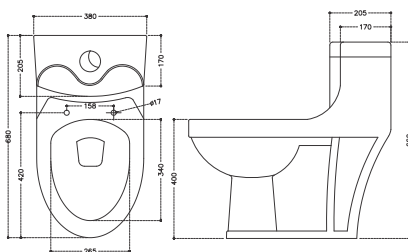

**KOLE** | SY-C344

One Pc EWC "S" Trap  
S-Trap : 300/220/100 MM Rough-in  
P-Trap : 180 MM Rough-in

**OPAL** | 701

One Pc EWC "S" Trap  
S-Trap : 220 MM Rough in

**ARIANNA | 702**

One Pcs EWC "S" Trap  
S-Trap : 220 MM Rough in