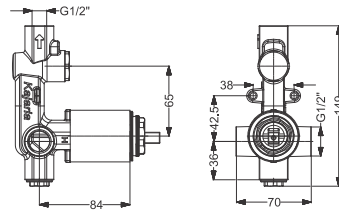

Concealed Shower Mixer Body
Coating : Chrome