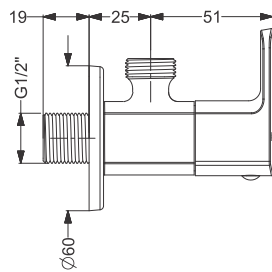

Code : **KB611003-CP**

Angle Valve With Flange - QT
Coating : Chrome