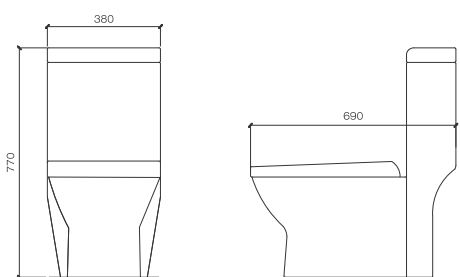

One Piece Toilet
S-Trap: 220/300 mm Rough-in

KRIMSON | 621