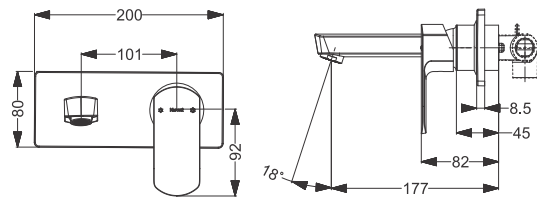

Wall Mounted Basin Mixer Trims - SL
(Compatible With 111022-CP)
Coating : Chrome