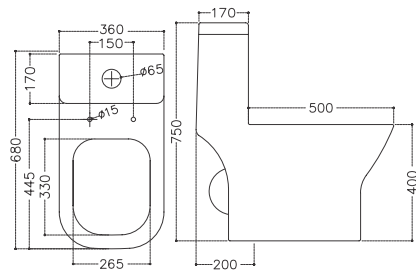

Siphonic One Pc EWC "S" Trap
S-Trap : 300/220 MM Rough In

ORLANDO | NL-858