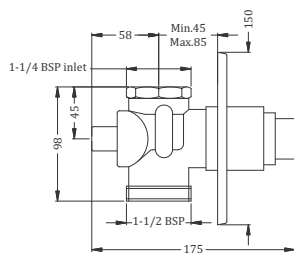

Code : **KA880001A**

Concealed Dual Flush Valve (6/3 Ltrs.)  
40 mm Round Flange  
Coating : Chrome

Code : **KA880002B**

Concealed Dual Flush Valve (6/3 Ltrs.)  
32 mm Square Flange  
Coating : Chrome

Code : **KA880003B**