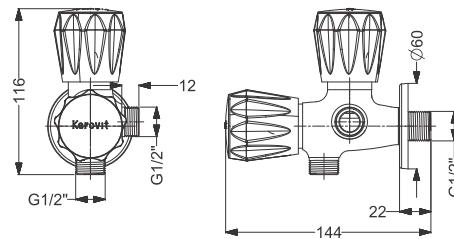

Code : **KB711040-CP**

2 Way Angle Valve
Coating : Chrome