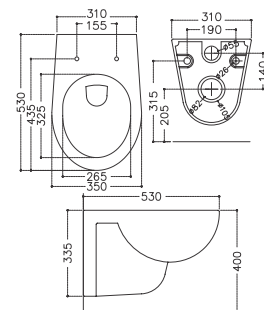

BROOKLYN (J) | 103 J

Wall Hung Toilet With In-Built Jet and PP Soft Close Seat Cover
P-Trap : 205 MM Rough-in
Seat Cover : BP-122/HY-07
Optional Seat Cover : BU-522