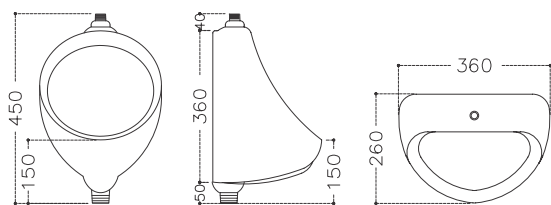

Flat Back Small Urinal (360X260X405 MM)

ESSQUARE | 690