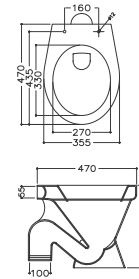

Open "S"Trap EWC
275 mm Rough in
Normal Seat Cover : 2100
Optional Seat Cover: 2200

UNO | 125