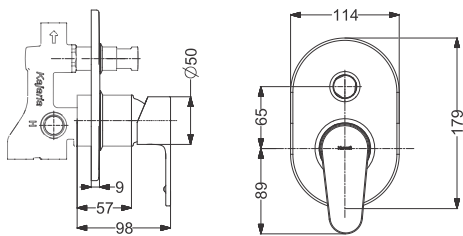

3 Inlet Concealed Bath & Shower Mixer Trim
(Compatible With 111034-CP)
Coating : Chrome