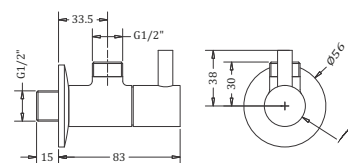

Brass Waste Coupling-175mm Half Thread / Full Thread  
Coating : Chrome

Code : **KA910003**

Angle Valve  
Coating : Chrome

Code : **KA910002**

Angle Valve  
Coating : Chrome

Code : **KA910001**

Angle Valve  
Coating : Chrome