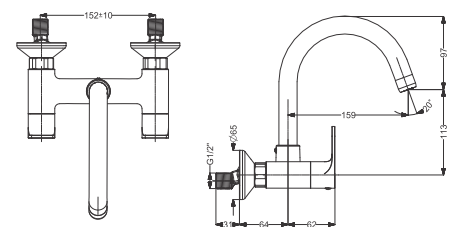

Code : **KB511024-CP**

Sink Mixer-Wall Mounted With Swivl Spout
Coating : Chrome