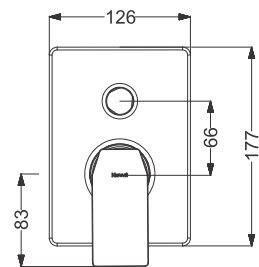

3 Inlet Concealed Bath & Shower Mixer Trim
(Compatible With KB111034-CP)
Coating : Chrome