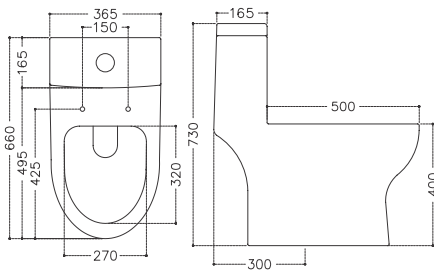

**CYPRUS** | SY-C643

One Pc EWC "S" Trap  
S-Trap : 300/220 MM Rough in

**DEVIN** | TA-8160/SN-876

Siphonic One Pc EWC "S" Trap  
S-Trap : 300/220 MM Rough in

**KRISS** | TA-8158

Siphonic One Pc EWC "S" Trap  
S-Trap : 300 MM Rough In