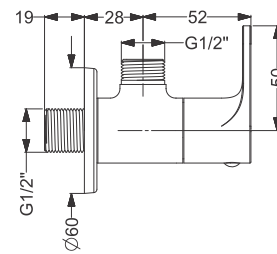

Angle Valve With Flange - QT
Coating : Chrome