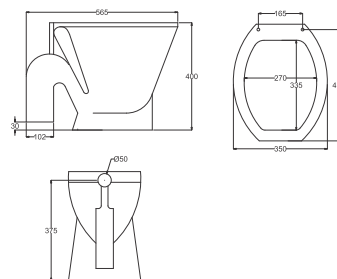

EWC-S-Trap
Seat Cover : 2300