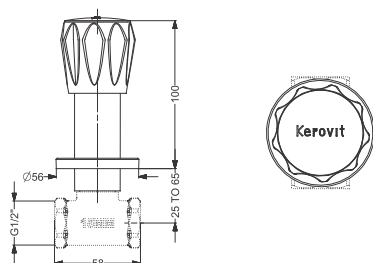

Bib Tap With Flange  
Coating : Chrome

Code : **KB711001-CP**

Pillar Tap  
Coating : Chrome

Code : **KB711003-CP**

Angle Valve With Flange  
Coating : Chrome

Code : **KB711032-CP**

Concealed Stop Cock Trims With Flange G-3/4"  
(Compatible With 111007-CP, 111008-CP, 111030-CP & 111031-CP)  
Coating : Chrome