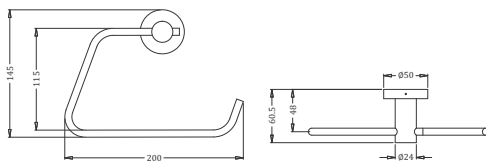

Code : **KA930004**

Towel Hanger
Coating : Chrome