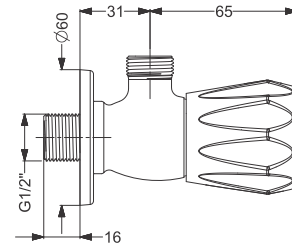

Bib Tap With Flange  
Coating : Chrome

Code : **KB711001-CP**

Pillar Tap  
Coating : Chrome

Code : **KB711003-CP**

Angle Valve With Flange  
Coating : Chrome

Code : **KB711032-CP**

Concealed Stop Cock Trims With Flange G-3/4"  
(Compatible With 111007-CP, 111008-CP, 111030-CP & 111031-CP)  
Coating : Chrome