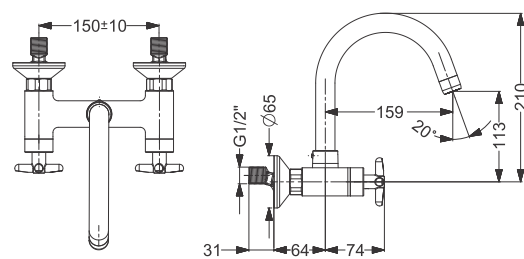

Sink Mixer - Wall Mounted With Swivel Spout & Flange - QT
Coating : Chrome