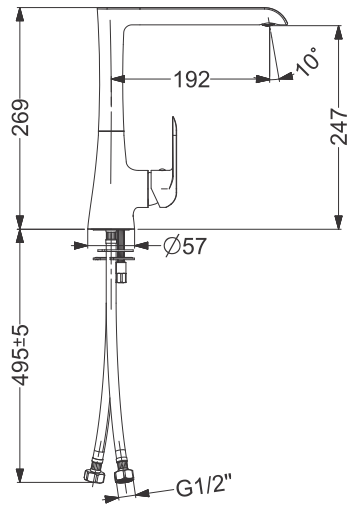

Deck Mounted Sink Mixer
Coating : Chrome

Code : KA720005