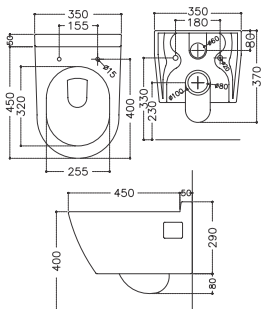

Wall Hung Toilet With PP Soft Close Seat Cover
P-Trap : 210 MM Rough-in

JORDIN | TA-502D