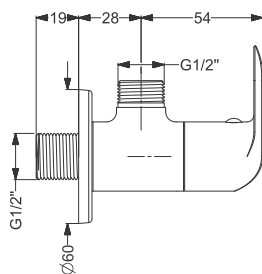

Code : **KB811003-CP**

Angle Valve With Flange
Coating : Chrome