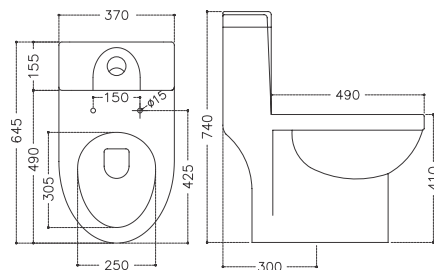

Siphonic One Pc EWC "S" Trap
S-Trap : 300/220 MM Rough in