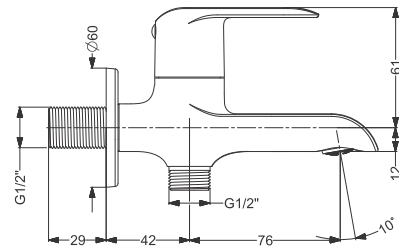

2 Way Bib Tap With Flange
Coating : Chrome

Code : **KA720012**