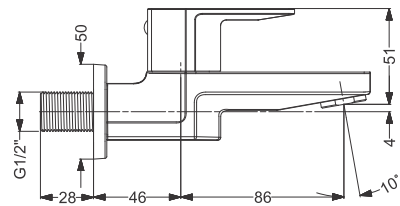

Code : **KB1011004-CP**

Bib Tap  
Coating : Chrome

Code : **KB1011003-CP**

Angular Valve  
Coating : Chrome

Code : **KB1011032-CP**

Concealed Stop Cock Trims  
Coating : Chrome

Code : **KB811011-CP**

SL Tall Basin Mixture Without Pop - UP  
Coating : Chrome  
Height : 212 mm