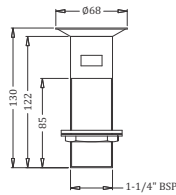

Code : **KA870005 / KA870006**

Brass Waste Coupling-130 Mm
Half Thread / Full Thread
Coating : Chrome