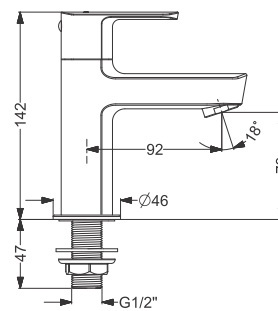

Pillar Tap With Flange - QT
Coating : Chrome