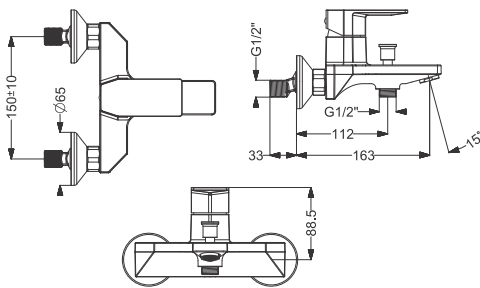

Code : KB1011036-CP

3 Inlet Concealed Bath & Shower Mixer Trim  
(Compatible With KB111034-CP)  
Coating : Chrome

Code : **KA730005**

Exposed Bath & Shower Mixer  
Coating : Chrome

Code : **KA730004**

Exposed Shower Mixer  
Coating : Chrome