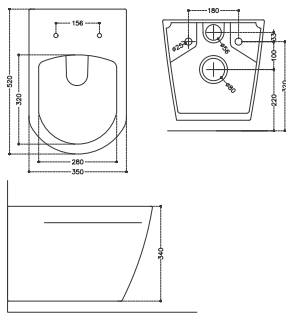

**GARNET** | LZ09011

One Piece EWC "S" Trap  
S-Trap: 220/300 mm Rough-in  
730x390x670 mm

**HAMILTON** | TA-506

Rimless Wall Hung Toilet With Slim Duraplast Soft Close Seat Cover  
P-Trap : Rough-in

**ATLAS** | Sy-T030H