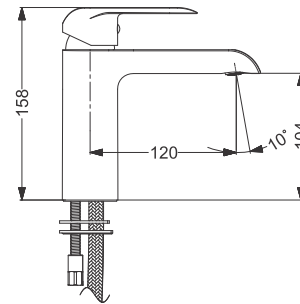

Code : **KA720001 / KB811010-CP**

Basin Mixer
Coating : Chrome