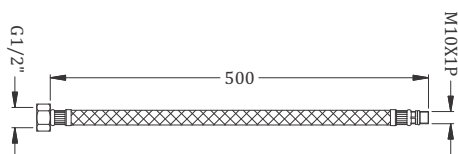

Exposed Bath Shower Mixer Bend Pipe Assembly  
Coating : Chrome

Code : **KA950002**

600 MM - Stainless Steel Braided Hose  
(Suitable For Tall Basin Mixers)  
Coating : Chrome

Code : **KA950001**

500 MM - Stainless Steel Braided Hose  
(Suitable For Basin Mixers)  
Coating : Chrome