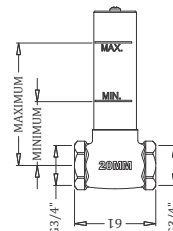

Concealed Shower Mixer Body  
Coating : Chrome

Code : **KB111022-CP**

Wall Mounted Basin Mixer Body  
Coating : Chrome

Code : **KB111031-CP**

Concealed Stop Cock Body 3/4" (20mm)  
Coating : Chrome

Code : **KB111030-CP**