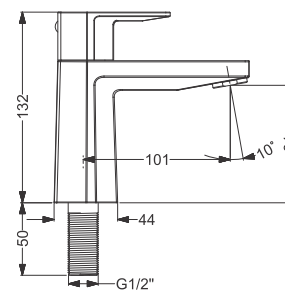

Code : KA730001 / KB1011010-ND-CP

Single Lever Basin Mixer  
Coating : Chrome

Code : KB1011002-CP

Tall Pillar Tap  
Coating : Chrome  
Height : 229 mm

Code : KB1011001-CP

Pillar Tap  
Coating : Chrome

Kerovit