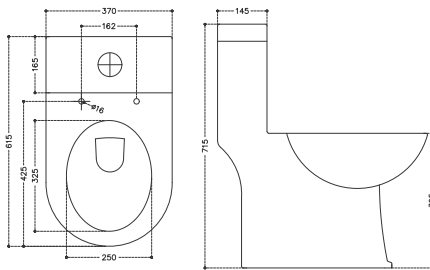

One Pc EWC "S" Trap
S-Trap : 300/220 MM Rough-in

NERO | SN-878