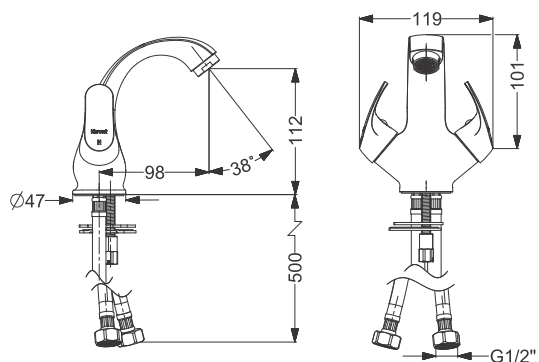

Code : **KB1211026-CP**

Central Hole Basin Mixer With Fixed Spout  
Coating : Chrome

Code : **KB1211021-CP**

Wall Mixer - Non Telephonic Shower  
Coating : Chrome  
Height : 229 mm

Code : **KB1211025-CP**