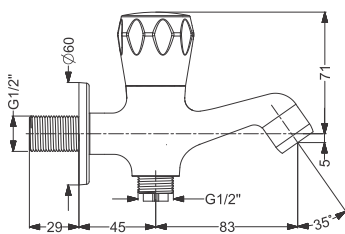

2 Way Bib Tap With Flange
Coating : Chrome

Code : **KB211033-CP**