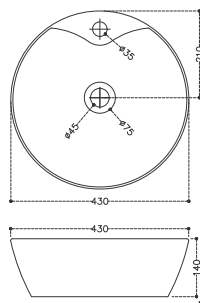

**ONYX | 1236**

770x470x170mm

**FLORA | 1090A**

425x425x135mm Slim Rim Wash Basin

**ALMA | 1091A**

395x395x150mm Slim Rim Wash Basin

**ZOHEY | TA - 636 / SY-A115**

500x500x170mm