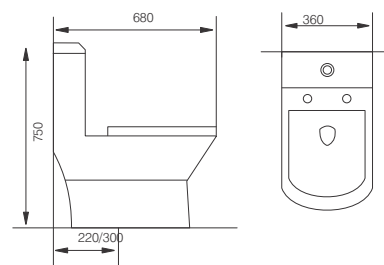

**SANTO | 704**

One Pcs EWC "S" Trap  
S-Trap : 220 MM Rough in

**LEELA | NL-817**

Siphonic One Pc EWC "S" Trap  
S-Trap : 300/200/100 MM Rough In  
P-Trap : 180 MM Rough-in

**COMENT | SY-C645**

One Pc EWC "S" Trap  
S-Trap : 300/220 MM Rough in