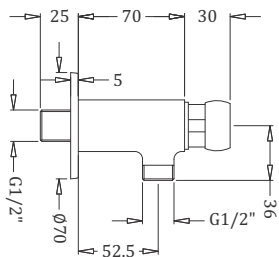

Self Closing Angle Valve
Coating : Chrome