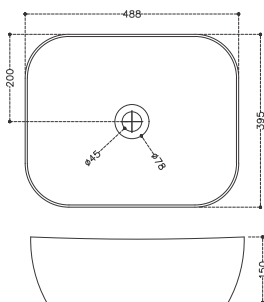

**DIVISION PLATE | 506**

Sleek Design Urinal Partition  
(105X325X635 MM)

**MARIO | 2100**

380x380x410mm To be placed on low height counter

**KOLBY | TA - 892 / SY194B**

695x395x130mm

**MAZER | 1086**

485x400x145mm Slim Rim Wash Wash Basin