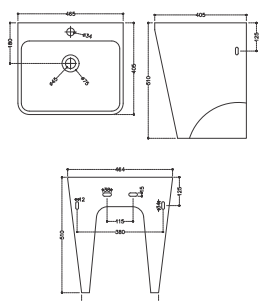

## Basins With Half Pedestal

**KENRICK | 201**

302 Half Pedestal  
555x470x200mm

**KERRI | 202**

303 Half Pedestal  
600x395x175mm

**ALBA | 5300**

470x405x500mm

**VIBE | 5400B**