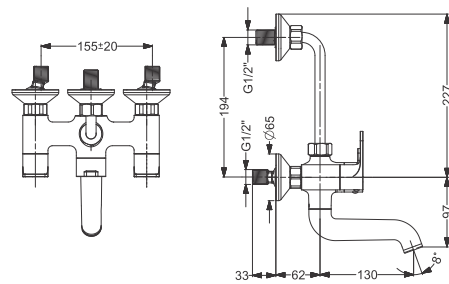

Code : **KB511019-CP**

2 In 1 Wall Mixer
Coating : Chrome