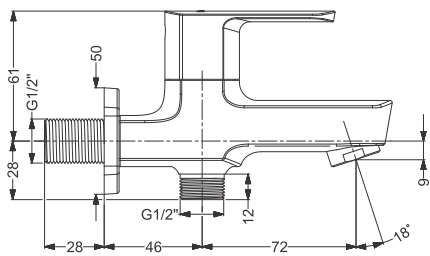

2 Way Bib Tap With Flange - QT
Coating : Chrome

Code : **KB611004-CP**