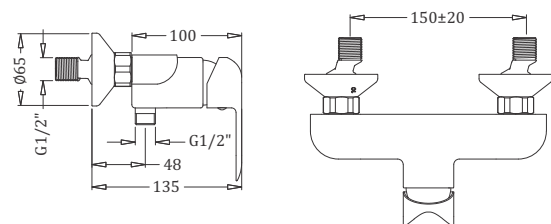

Code : **KA720002**

Exposed Shower Mixer
Coating : Chrome