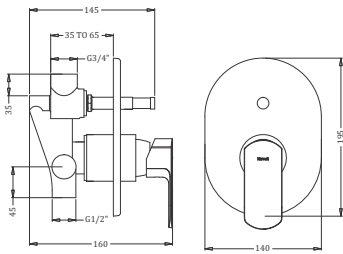

High Flow Diverter Trim (Compatible With KA890001)
Coating : Chrome