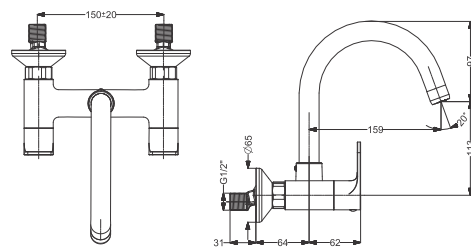

Sink Mixer-Wall Mounted With Swivel Spout
Coating : Chrome