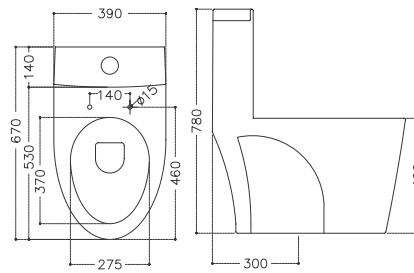

**KAROL | TA-8139**

One Pc EWC "S" Trap  
S-Trap : 300 MM Rough In

**KLAIRE** | NL-801 ( Super Shine Toilet)

Super Swirl One Pc Rimless EWC "S" Trap  
S-Trap : 300 MM Rough In

**JACLYN** | NL-806

Super Swirl One Pc Rimless EWC "S" Trap  
S-Trap : 300 MM Rough In