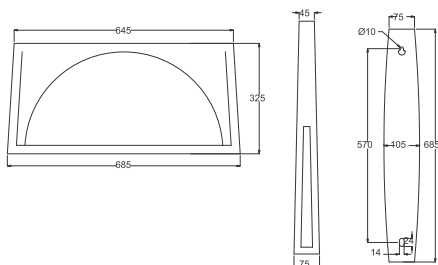

Sleek Design Urinal Partition
(105X325X635 MM)