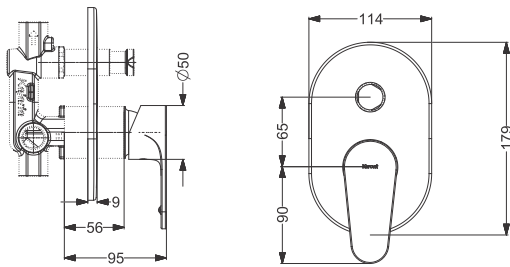

Concealed Bath And Shower Mixer Trims - SL
(Compatible With 111012-CP)
Coating : Chrome