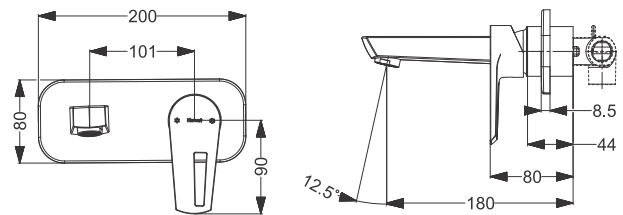

Tall Pillar  
Coating : Chrome  
Height : 224 mm

Code : **KB911001-CP**

Pillar Tap  
Coating : Chrome

Code : **KA710008**

Deck Mounted Sink Mixer  
Coating : Chrome

Code : **KA710007**

Wall Mount Basin Mixer With Body & Trim- SL  
Coating : Chrome