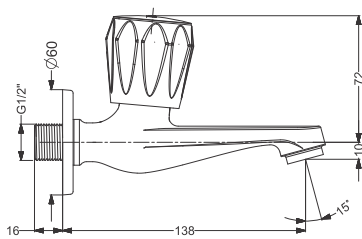

Code : **KB711033-CP**

Long Nose Bib Cock With Flange
Coating : Chrome