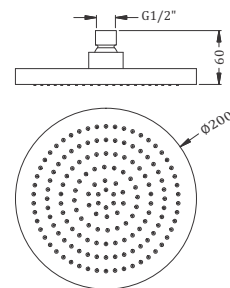

Code : **KA570001**

Water Saving
Rain Shower -200 MM (ABS)
Coating : Chrome