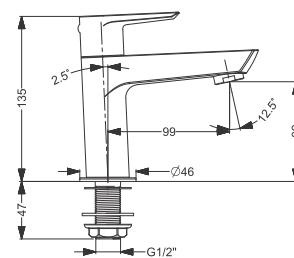

Tall Pillar  
Coating : Chrome  
Height : 224 mm

Code : **KB911001-CP**

Pillar Tap  
Coating : Chrome

Code : **KA710008**

Deck Mounted Sink Mixer  
Coating : Chrome

Code : **KA710007**

Wall Mount Basin Mixer With Body & Trim- SL  
Coating : Chrome