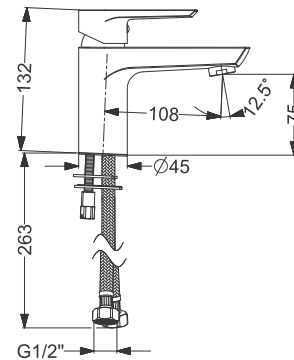

Code : **KA710002**

Basin Mixer
Coating : Chrome