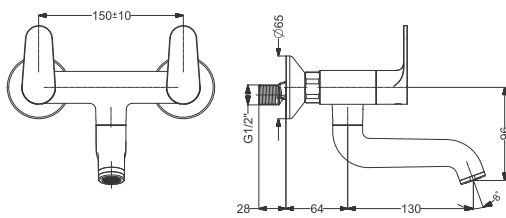

Wall Mixer - Non Telephonic Shower
Coating : Chrome

Code : **KB411024-CP**