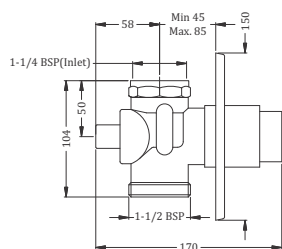

Concealed Single Flush Valve (6 Ltrs.)
32 mm Square Flange
Coating : Chrome

Code : **KA880004A**