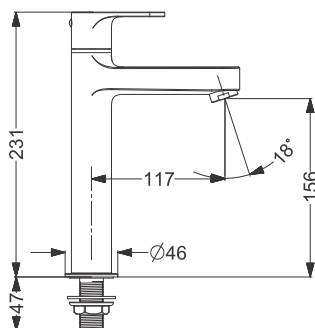

Tall Basin Mixture Without Pop UP- SL  
Coating : Chrome  
Height : 172 mm

Code : **KB411010-ND-CP**

Basin Mixer Without Pop Up - SL  
Coating : Chrome

Code : **KB411002-CP**

Tall Pillar With Flange - QT  
Coating : Chrome  
Height : 206 mm