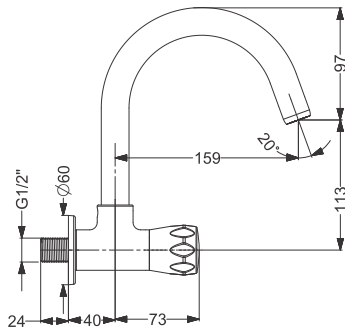

Sink Cock - Wall Mounted With Swivel Spout & Flange
Coating : Chrome

Code : **KB211004-CP**