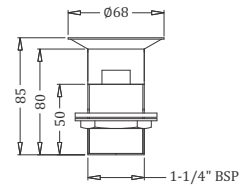

Code : **KA870003 / KA870004**

Brass Waste Coupling-80 Mm
Half Thread / Full Thread
Coating : Chrome