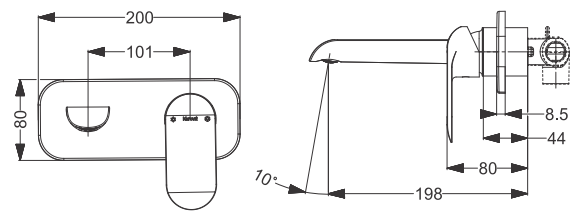

Wall Mounted Basin Mixer Trims
Coating : Chrome