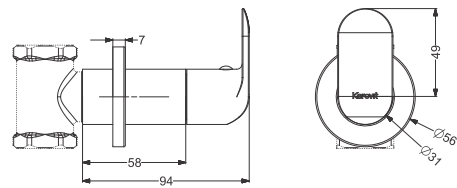

Code : **KB811032-CP**

Concealed Stop Cock Trims With Flange 3/4" & 1/2"-
(Compatible With 111007-CP, 111008-CP, 111030-CP & 111031-CP)
Coating : Chrome