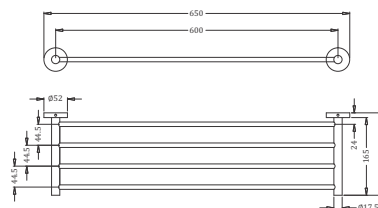

Code : **KA920008**

Towel Rack  
Coating : Chrome

Code : **KA920009**

Corner Shelf  
Coating : Chrome

Code : **KA930001**

Towel Rail 24"  
Coating : Chrome

Code : **KA930002**

Rob Hook  
Coating : Chrome