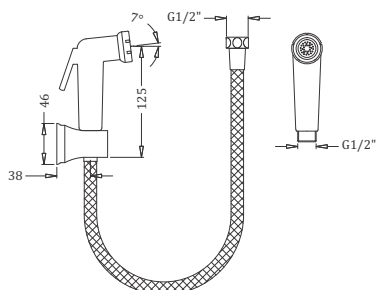

Code : **KA580001**

ABS - Health Faucet With Hook
& 1 M PVC Braided Hose
Coating : Chrome