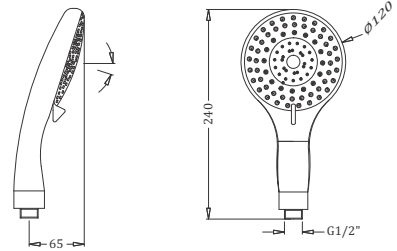

Code : **KA530001**

Five Function Hand Shower With Hook  
Coating : Chrome

Code : **KA530002**

Five Function Hand Shower With Hook  
Coating : Chrome

Code : **KA540001**

PVC Chrome Tube - 1.5 M (Suitable For All Hand Showers)  
Coating : Chrome