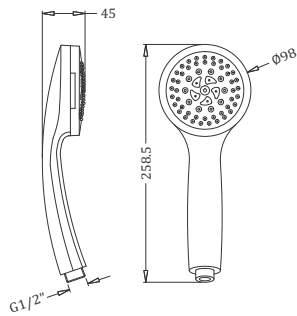

Code : **KA530001**

Five Function Hand Shower With Hook  
Coating : Chrome

Code : **KA530002**

Five Function Hand Shower With Hook  
Coating : Chrome

Code : **KA540001**

PVC Chrome Tube - 1.5 M (Suitable For All Hand Showers)  
Coating : Chrome