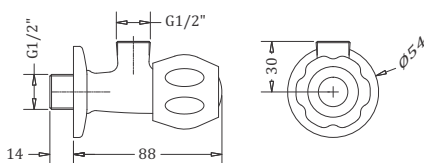

Brass Waste Coupling-175mm Half Thread / Full Thread  
Coating : Chrome

Code : **KA910003**

Angle Valve  
Coating : Chrome

Code : **KA910002**

Angle Valve  
Coating : Chrome

Code : **KA910001**

Angle Valve  
Coating : Chrome