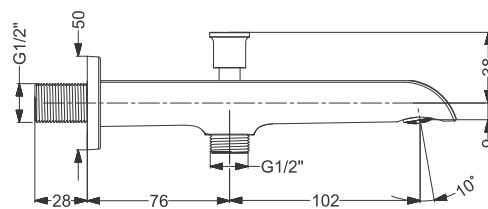

Bath Tub Spout With Diverter With Flange
Coating : Chrome