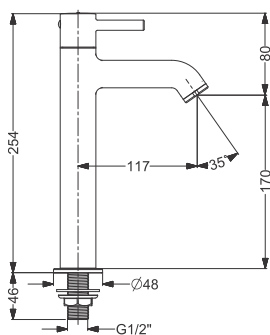

Code : **KB111011-ND-CP**

Tall Basin Mixture Without Pop Up - SL  
Coating : Chrome  
Height : 170 mm

Code : **KB111010-ND-CP**

Basin Mixer Without Pop Up - SL  
Coating : Chrome

Code : **KB111002-CP**

Tall Pillar With Flange - QT  
Coating : Chrome  
Height : 170 mm