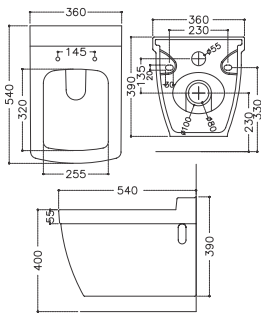

Wall Hung Toilet With PP Soft Close Seat Cover
P-Trap : 230 MM Rough-in

ABBY | SY-T018H