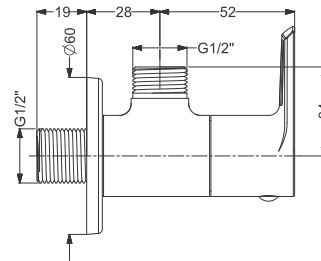

Code : **KB911003-CP**

Angle Valve With Flange
Coating : Chrome