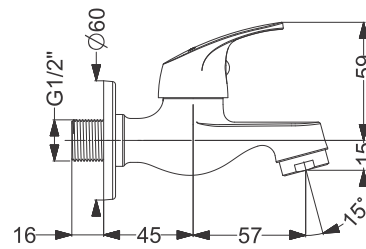

Bib Tap With Flange
Coating : Chrome

Code : **KB1211001-CP**