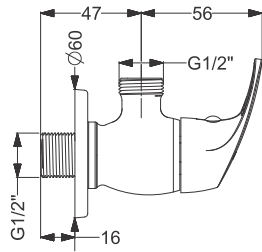

Angle Valve With Flange
Coating : Chrome

Code : **KB1211032-CP**