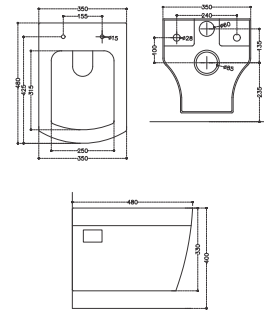

CREST | 135

Wall Hung Toilet With PP Soft Close Seat Cover
P-Trap : 220 MM Rough-in
Seat Cover : 2600
Seat Cover : HY-063D (Optional)

In-Built Jet

KRISTEN (J) | 102J

Wall Hung Toilet With In-Built Jet & PP Soft Close Seat Cover
P-Trap : 215 MM Rough-in
Seat Cover : HY-056