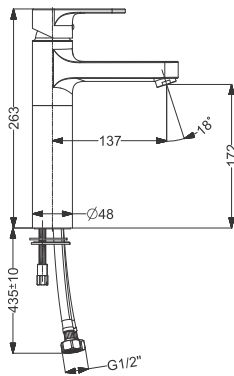

Tall Basin Mixture Without Pop UP- SL  
Coating : Chrome  
Height : 172 mm

Code : **KB411010-ND-CP**

Basin Mixer Without Pop Up - SL  
Coating : Chrome

Code : **KB411002-CP**

Tall Pillar With Flange - QT  
Coating : Chrome  
Height : 206 mm