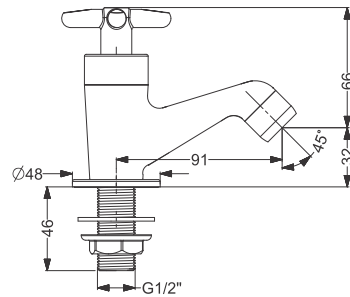

Wall Mixer - Non Telephonic Shower  
Coating : Chrome

Code : **KB311028-CP**

Sink Cock - Deck Mounted With Swivel Spout - QT  
Coating : Chrome

Code : **KB311001-CP**

Pillar Tap With Flange - QT  
Coating : Chrome