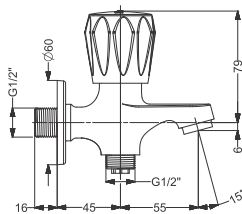

Code : **KB711033-CP**

Long Nose Bib Cock With Flange  
Coating : Chrome

Code : **KB711040-CP**

2 Way Angle Valve  
Coating : Chrome

Code : **KB711005-CP**

2 Way Bib Tap With Flange  
Coating : Chrome

Code : **KB711004-CP**