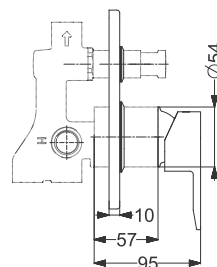

3 Inlet Concealed Bath & Shower Mixer Trim
(Compatible With KB111034-CP)
Coating : Chrome