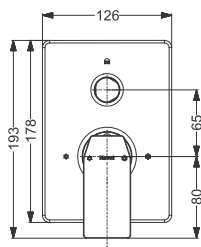

Concealed Bath & Shower Mixer Trims
(Compatible With KA730006)
Coating : Chrome

Code : KB1011036-CP