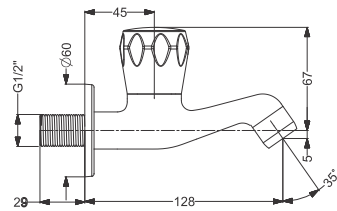

Bib Tap With Flange
Coating : Chrome

Code : **KB211005-CP**