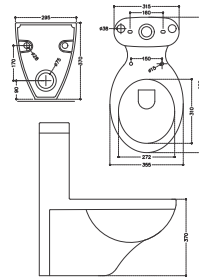

EWC Extd wall hung
P-Trap : 130 MM Rough in
Cistern : 406
Twin Flush Fitting : 907
Soft Close Seat Cover : 2400 / HY-07