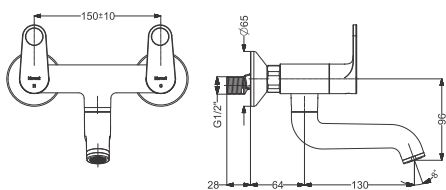

Code : **KB511021-CP**

Wall Mixer - Non Telephonic Shower
Coating : Chrome