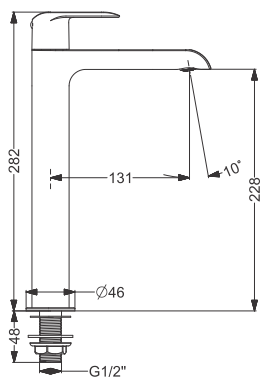

Code : **KB811002-CP**

Tall Pillar Tap
Coating : Chrome
Height : 228 mm