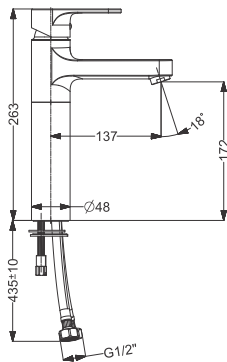

Code : **KB511011-CP**

Tall Basin Mixture Without Pop UP-SL  
Coating : Chrome  
Height : 172 mm

Code : **KB511010-ND-CP**

Basin Mixer Without Pop Up - SL  
Coating : Chrome

Code : **KB511002-CP**

Tall Pillar With Flange - QT  
Coating : Chrome  
Height : 206 mm