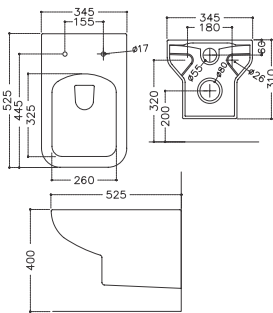

Wall Hung Toilet With PP Soft Close Seat Cover
P-Trap : 220 MM Rough-in

KENLEY | TA-502