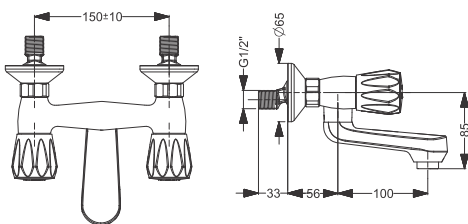

Wall Mixer - Non Telephonic Shower
Coating : Chrome

Code : **KB711026-CP**