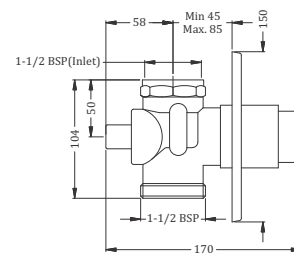

Code : **KA880003B**

Concealed Single Flush Valve (6 Ltrs.)
40 mm Square Flange
Coating : Chrome