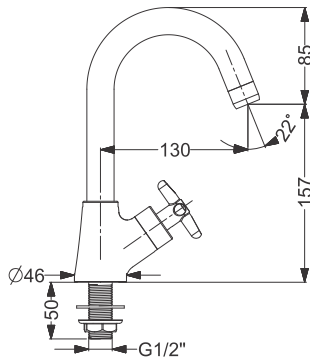

Sink Cock - Deck Mounted With Swivel Spout - QT
Coating : Chrome

Code : **KB311001-CP**