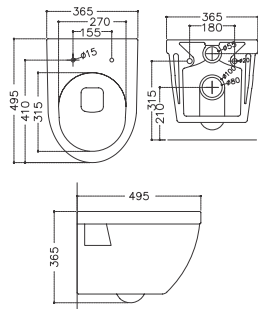

Wall Hung Toilet With PP Soft Close Seat Cover
P-Trap : 210 MM Rough-in