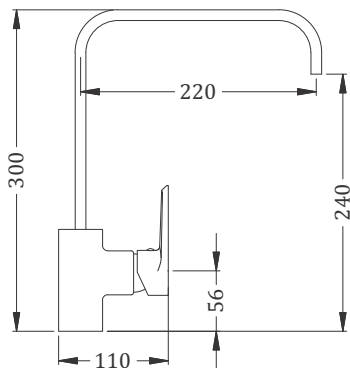

Tall Pillar  
Coating : Chrome  
Height : 224 mm

Code : **KB911001-CP**

Pillar Tap  
Coating : Chrome

Code : **KA710008**

Deck Mounted Sink Mixer  
Coating : Chrome

Code : **KA710007**

Wall Mount Basin Mixer With Body & Trim- SL  
Coating : Chrome