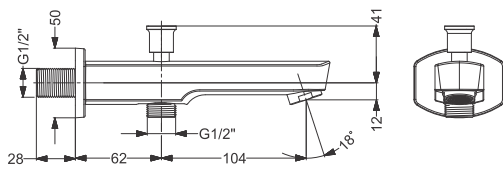

Bath Tub Spout With Diverter With Flange
Coating : Chrome

Code : **KB611016-CP**